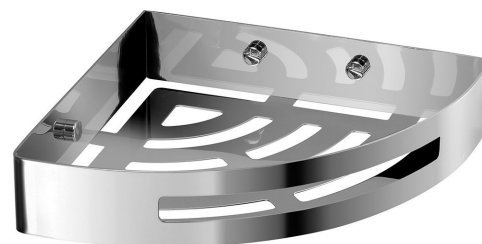

SMART Shower Corner Shelf, 210x45x210mm, polished stainless steel

Order code: 2479

Size

Length: 210 mm

Width: 210 mm

Height: 45 mm

Depth: 210 mm

Properties

Colour: Chrome

Material: Stainless steel

Warranty: 10 years

Technical sheet