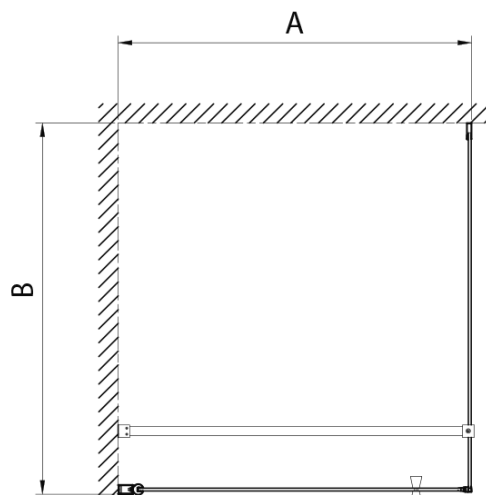

Properties

Profile colour: Chrome - polished aluminum

Shape: Alcove door

Type of opening: Single pivot door

Opening direction: Versatile

Opening width: 910 mm

Glass colour: BRICK glass

Glass thickness: 6 mm

Pilot bottom seal for 1000mm (Order code: NDPT-02)

Pilot wall profile (Order code: NDPT-05)

Pilot seal between rotating profiles (Order code: NDPT-13)

Technical sheet

	PT070	PT080	PT090	PT100
A	680-710mm	780-810mm	880-910mm	980-1010mm
B	610	710	810	910

PT + WI

PT070/PT080/PT090/PT100+WI070/WI080/WI090/WI100/WI110

model	A mm	B mm
PT070	667-687	
PT080	767-787	
PT090	867-887	
PT100	967-987	
WI070		690-705
WI080		790-805
WI090		890-905
WI100		990-1005
WI110		1090-1105