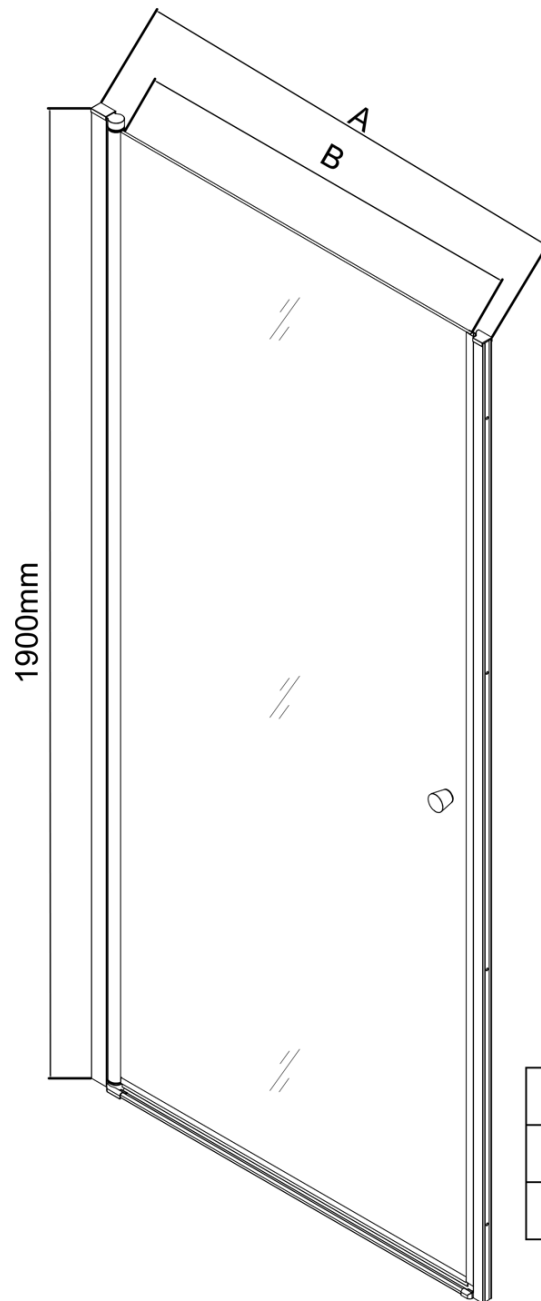

Technical sheet

	PT070	PT080	PT090	PT100
A	680-710mm	780-810mm	880-910mm	980-1010mm
B	610	710	810	910