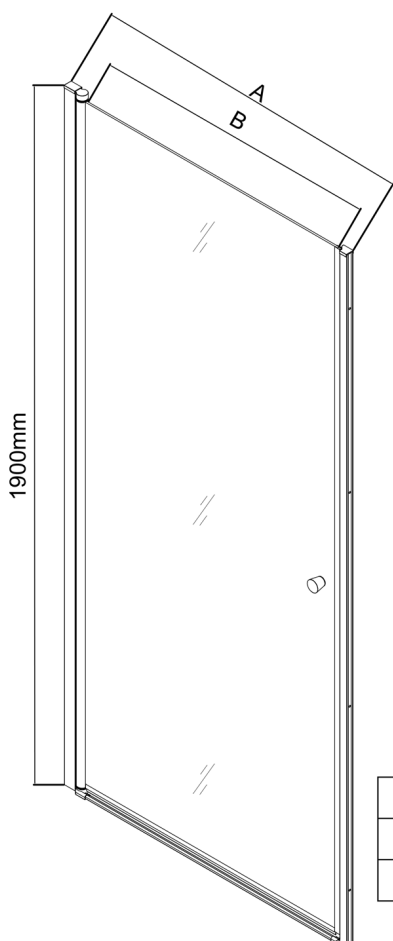

PILOT pivot shower doors 1000mm, glass BRICK

Order code: PT100

Size

Width: 1000 mm

Height: 1900 mm

Properties

Warranty: 2 years

Technical sheet

| | PT070 | PT080 | PT090 | PT100 |
|---|-----------|-----------|-----------|------------|
| A | 680-710mm | 780-810mm | 880-910mm | 980-1010mm |
| B | 610 | 710 | 810 | 910 |

PT + WI

PT070/PT080/PT090/PT100+WI070/WI080/WI090/WI100/WI110

| model | A mm | B mm |
|-------|---------|-----------|
| PT070 | 667-687 | |
| PT080 | 767-787 | |
| PT090 | 867-887 | |
| PT100 | 967-987 | |
| | | |
| WI070 | | 690-705 |
| WI080 | | 790-805 |
| WI090 | | 890-905 |
| WI100 | | 990-1005 |
| WI110 | | 1090-1105 |