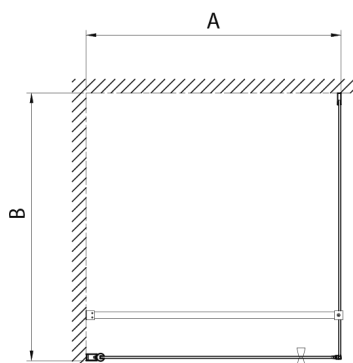

PILOT pivot shower doors 1000mm, glass BRICK

Order code: PT100

Size

Width: 1000 mm

Height: 1900 mm

Properties

Warranty: 2 years

Technical sheet

| | PT070 | PT080 | PT090 | PT100 |
|---|-----------|-----------|-----------|------------|
| A | 680-710mm | 780-810mm | 880-910mm | 980-1010mm |
| B | 610 | 710 | 810 | 910 |

PT + WI

PT070/PT080/PT090/PT100+WI070/WI080/WI090/WI100/WI110

| model | A mm | B mm |
|-------|---------|-----------|
| PT070 | 667-687 | |
| PT080 | 767-787 | |
| PT090 | 867-887 | |
| PT100 | 967-987 | |
| | | |
| WI070 | | 690-705 |
| WI080 | | 790-805 |
| WI090 | | 890-905 |
| WI100 | | 990-1005 |
| WI110 | | 1090-1105 |