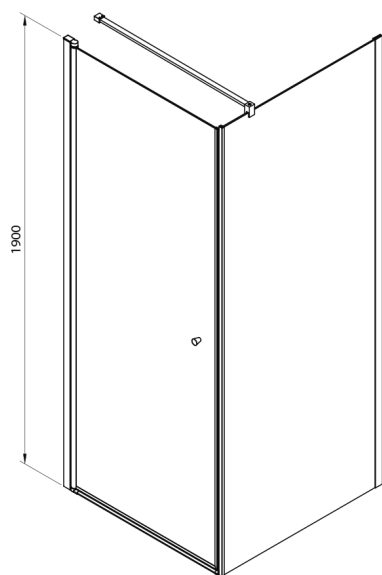

PILOT pivot shower doors 1000mm, glass BRICK

Order code: PT100

Size

Width: 1000 mm

Height: 1900 mm

Properties

Warranty: 2 years

Technical sheet

| | PT070 | PT080 | PT090 | PT100 |
|---|-----------|-----------|-----------|------------|
| A | 680-710mm | 780-810mm | 880-910mm | 980-1010mm |
| B | 610 | 710 | 810 | 910 |

PT + WI

PT070/PT080/PT090/PT100+WI070/WI080/WI090/WI100/WI110

| model | A mm | B mm |
|-------|---------|-----------|
| PT070 | 667-687 | |
| PT080 | 767-787 | |
| PT090 | 867-887 | |
| PT100 | 967-987 | |
| | | |
| WI070 | | 690-705 |
| WI080 | | 790-805 |
| WI090 | | 890-905 |
| WI100 | | 990-1005 |
| WI110 | | 1090-1105 |