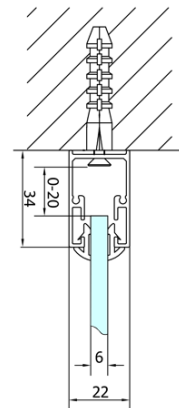

Depth: 800 mm

Properties

Profile colour: Chrome - polished aluminum

Shape: Rectangular shower enclosures

Type of opening: Folding door

Opening direction: Versatile

Opening width: 550 mm

Glass colour: TRANSPARENT glass

Glass thickness: 6 mm

Properties: Framed design

Weight / Piece: 53.0 kg

Packaging: 2 Piece

Warranty: 2 years

EASY Rectangular screen 900x800mm, folding doors, L/R variant, clear glass

Technical sheet

Type	EL1970	EL1980	EL1990	EL1910
B	686~726	786~826	886~926	986~1026
C	390	480	550	625