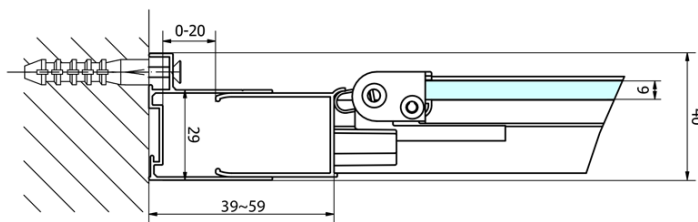

Depth: 800 mm

Properties

Profile colour: Chrome - polished aluminum

Shape: Rectangular shower enclosures

Type of opening: Folding door

Opening direction: Versatile

Opening width: 550 mm

Glass colour: TRANSPARENT glass

Glass thickness: 6 mm

Properties: Framed design

Weight / Piece: 53.0 kg

Packaging: 2 Piece

Warranty: 2 years

EASY Rectangular screen 900x800mm, folding doors, L/R variant, clear glass

Technical sheet

Type	EL1970	EL1980	EL1990	EL1910
B	686~726	786~826	886~926	986~1026
C	390	480	550	625