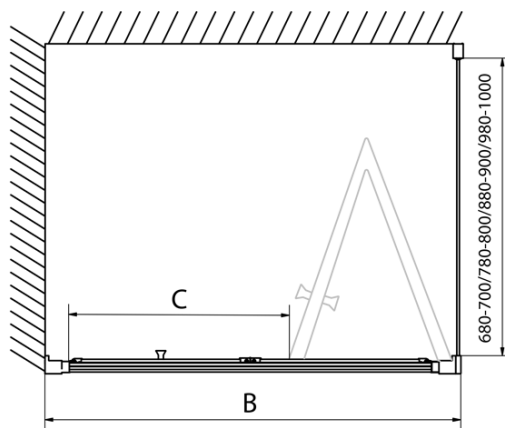

Depth: 800 mm

Properties

Profile colour: Chrome - polished aluminum

Shape: Rectangular shower enclosures

Type of opening: Folding door

Opening direction: Versatile

Opening width: 550 mm

Glass colour: TRANSPARENT glass

Glass thickness: 6 mm

Properties: Framed design

Weight / Piece: 53.0 kg

Packaging: 2 Piece

Warranty: 2 years

EASY Rectangular screen 900x800mm, folding doors, L/R variant, clear glass

Technical sheet

Type	EL1970	EL1980	EL1990	EL1910
B	686~726	786~826	886~926	986~1026
C	390	480	550	625