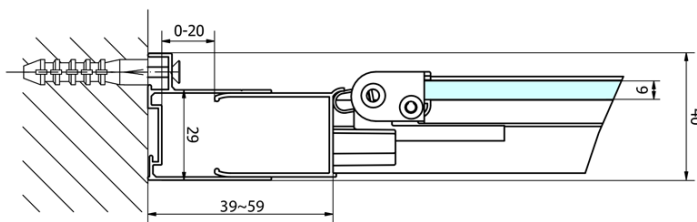

Depth: 800 mm

Properties

Profile colour: Chrome - polished aluminum

Shape: Rectangular shower enclosures

Type of opening: Folding door

Opening direction: Versatile

Opening width: 550 mm

Glass colour: TRANSPARENT glass

Glass thickness: 6 mm

Properties: Framed design

Weight / Piece: 53.0 kg

Packaging: 2 Piece

Warranty: 2 years

EASY Rectangular screen 900x800mm, folding doors, L/R variant, clear glass

Technical sheet

Type	EL1970	EL1980	EL1990	EL1910
B	686~726	786~826	886~926	986~1026
C	390	480	550	625