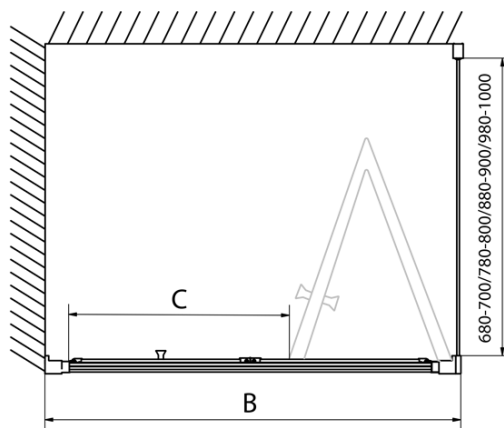

### Size

Width: 900 mm

Height: 1900 mm

Depth: 800 mm

### Properties

Profile colour: Chrome - polished aluminum

Shape: Rectangular shower enclosures

Type of opening: Folding door

Opening direction: Versatile

Opening width: 550 mm

Glass colour: TRANSPARENT glass

Glass thickness: 6 mm

Properties: Framed design

Weight / Piece: 53.0 kg

Packaging: 2 Piece

Warranty: 2 years

EASY Rectangular screen 900x800mm, folding doors, L/R variant, clear glass

Technical sheet

Type	EL1970	EL1980	EL1990	EL1910
B	686~726	786~826	886~926	986~1026
C	390	480	550	625