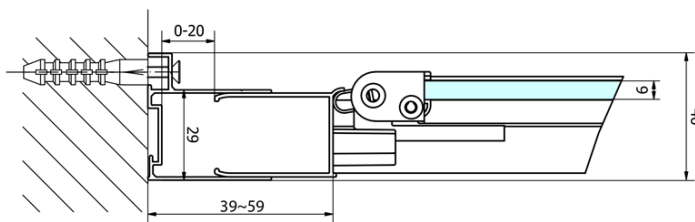

### Size

Width: 900 mm

Height: 1900 mm

Depth: 800 mm

### Properties

Profile colour: Chrome - polished aluminum

Shape: Rectangular shower enclosures

Type of opening: Folding door

Opening direction: Versatile

Opening width: 550 mm

Glass colour: TRANSPARENT glass

Glass thickness: 6 mm

Properties: Framed design

Weight / Piece: 53.0 kg

Packaging: 2 Piece

Warranty: 2 years

EASY Rectangular screen 900x800mm, folding doors, L/R variant, clear glass

Technical sheet

Type	EL1970	EL1980	EL1990	EL1910
B	686~726	786~826	886~926	986~1026
C	390	480	550	625