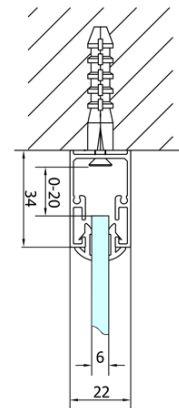

### Size

Width: 900 mm

Height: 1900 mm

Depth: 800 mm

### Properties

Profile colour: Chrome - polished aluminum

Shape: Rectangular shower enclosures

Type of opening: Folding door

Opening direction: Versatile

Opening width: 550 mm

Glass colour: TRANSPARENT glass

Glass thickness: 6 mm

Properties: Framed design

Weight / Piece: 53.0 kg

Packaging: 2 Piece

Warranty: 2 years

EASY Rectangular screen 900x800mm, folding doors, L/R variant, clear glass

Technical sheet

Type	EL1970	EL1980	EL1990	EL1910
B	686~726	786~826	886~926	986~1026
C	390	480	550	625