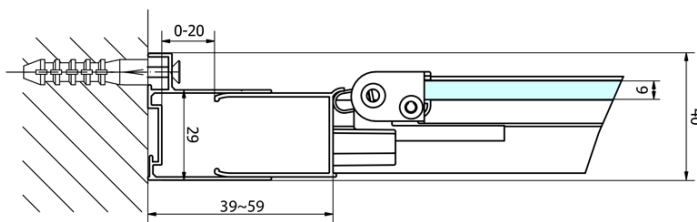

EASY Rectangular screen 900x800mm, folding doors, L/R variant, clear glass

Order code: EL1990EL3215

Basic information

Brand: Polysan
Series: EASY

Size

Width: 900 mm
Height: 1900 mm
Depth: 800 mm

Properties

Profile colour: Chrome - polished aluminum
Shape: Rectangular shower enclosures
Type of opening: Folding door
Opening direction: Versatile
Opening width: 550 mm
Glass colour: TRANSPARENT glass
Glass thickness: 6 mm
Properties: Framed design
Weight / Piece: 53.0 kg
Packaging: 2 Piece
Warranty: 2 years

EASY Rectangular screen 900x800mm, folding doors, L/R variant, clear glass

Technical sheet

Type	EL1970	EL1980	EL1990	EL1910
B	686~726	786~826	886~926	986~1026
C	390	480	550	625