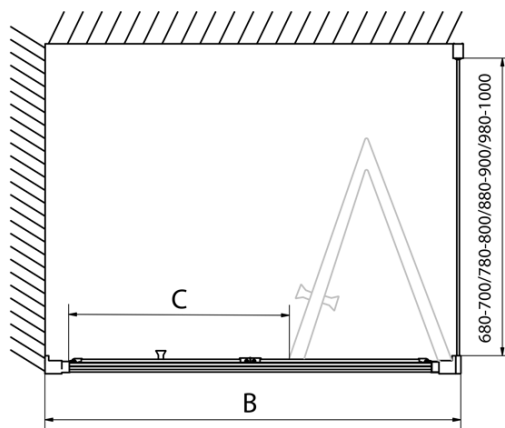

EASY Rectangular screen 900x800mm, folding doors, L/R variant, clear glass

Order code: EL1990EL3215

Basic information

Brand: Polysan
Series: EASY

Size

Width: 900 mm
Height: 1900 mm
Depth: 800 mm

Properties

Profile colour: Chrome - polished aluminum
Shape: Rectangular shower enclosures
Type of opening: Folding door
Opening direction: Versatile
Opening width: 550 mm
Glass colour: TRANSPARENT glass
Glass thickness: 6 mm
Properties: Framed design
Weight / Piece: 53.0 kg
Packaging: 2 Piece
Warranty: 2 years

EASY Rectangular screen 900x800mm, folding doors, L/R variant, clear glass

Technical sheet

Type	EL1970	EL1980	EL1990	EL1910
B	686~726	786~826	886~926	986~1026
C	390	480	550	625