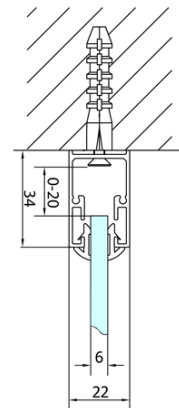

EASY Rectangular screen 900x800mm, folding doors, L/R variant, clear glass

Order code: EL1990EL3215

Basic information

Brand: Polysan
Series: EASY

Size

Width: 900 mm
Height: 1900 mm
Depth: 800 mm

Properties

Profile colour: Chrome - polished aluminum
Shape: Rectangular shower enclosures
Type of opening: Folding door
Opening direction: Versatile
Opening width: 550 mm
Glass colour: TRANSPARENT glass
Glass thickness: 6 mm
Properties: Framed design
Weight / Piece: 53.0 kg
Packaging: 2 Piece
Warranty: 2 years

EASY Rectangular screen 900x800mm, folding doors, L/R variant, clear glass

Technical sheet

Type	EL1970	EL1980	EL1990	EL1910
B	686~726	786~826	886~926	986~1026
C	390	480	550	625