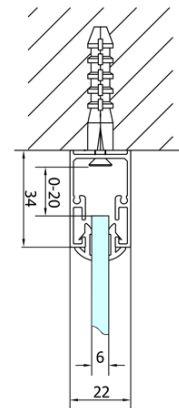

Depth: 800 mm

Properties

Profile colour: Chrome - polished aluminum

Shape: Rectangular shower enclosures

Type of opening: Folding door

Opening direction: Versatile

Opening width: 550 mm

Glass colour: TRANSPARENT glass

Glass thickness: 6 mm

Properties: Framed design

Weight / Piece: 53.0 kg

Packaging: 2 Piece

Warranty: 2 years

EASY Rectangular screen 900x800mm, folding doors, L/R variant, clear glass

Technical sheet

Type	EL1970	EL1980	EL1990	EL1910
B	686~726	786~826	886~926	986~1026
C	390	480	550	625