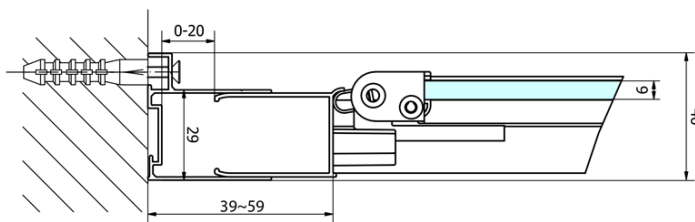

Depth: 800 mm

Properties

Profile colour: Chrome - polished aluminum

Shape: Rectangular shower enclosures

Type of opening: Folding door

Opening direction: Versatile

Opening width: 550 mm

Glass colour: TRANSPARENT glass

Glass thickness: 6 mm

Properties: Framed design

Weight / Piece: 53.0 kg

Packaging: 2 Piece

Warranty: 2 years

EASY Rectangular screen 900x800mm, folding doors, L/R variant, clear glass

Technical sheet

Type	EL1970	EL1980	EL1990	EL1910
B	686~726	786~826	886~926	986~1026
C	390	480	550	625