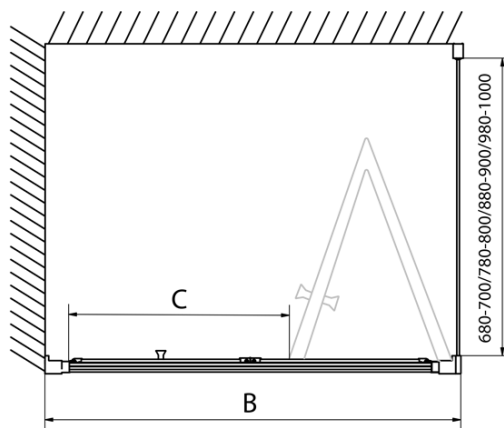

Depth: 800 mm

Properties

Profile colour: Chrome - polished aluminum

Shape: Rectangular shower enclosures

Type of opening: Folding door

Opening direction: Versatile

Opening width: 550 mm

Glass colour: TRANSPARENT glass

Glass thickness: 6 mm

Properties: Framed design

Weight / Piece: 53.0 kg

Packaging: 2 Piece

Warranty: 2 years

EASY Rectangular screen 900x800mm, folding doors, L/R variant, clear glass

Technical sheet

Type	EL1970	EL1980	EL1990	EL1910
B	686~726	786~826	886~926	986~1026
C	390	480	550	625