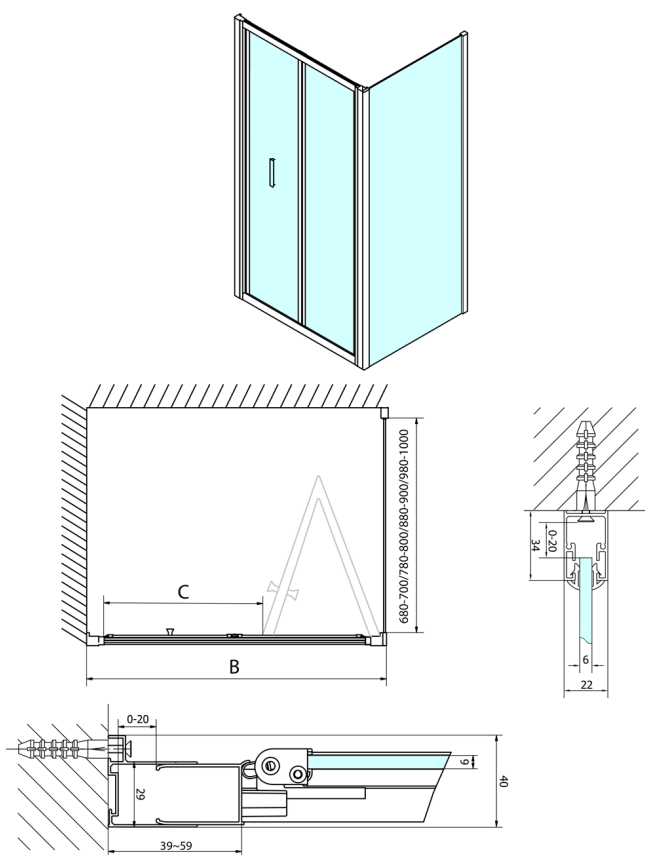

EASY Rectangular screen 900x800mm, folding doors, L/R variant, clear glass

Order code: EL1990EL3215

Size

Width: 900 mm
 Height: 1900 mm
 Depth: 800 mm

Properties

Warranty: 2 years

Technical sheet

Type	EL1970	EL1980	EL1990	EL1910
B	686-726	786-826	886-926	986-1026
C	390	480	550	625