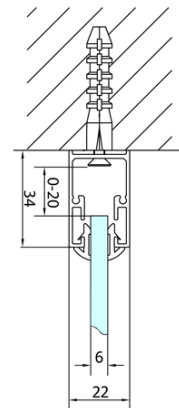

Depth: 700 mm

Properties

Profile colour: Chrome - polished aluminum

Shape: Rectangular shower enclosures

Type of opening: Folding door

Opening direction: Versatile

Opening width: 550 mm

Glass colour: TRANSPARENT glass

Glass thickness: 6 mm

Properties: Framed design

Weight / Piece: 50.0 kg

Packaging: 2 Piece

Warranty: 2 years

EASY Rectangular screen 900x700mm, folding doors, L/R variant, clear glass

Technical sheet

Type	EL1970	EL1980	EL1990	EL1910
B	686~726	786~826	886~926	986~1026
C	390	480	550	625