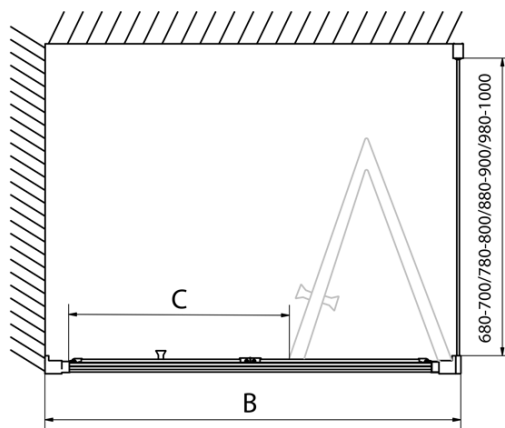

Depth: 700 mm

Properties

Profile colour: Chrome - polished aluminum

Shape: Rectangular shower enclosures

Type of opening: Folding door

Opening direction: Versatile

Opening width: 550 mm

Glass colour: TRANSPARENT glass

Glass thickness: 6 mm

Properties: Framed design

Weight / Piece: 50.0 kg

Packaging: 2 Piece

Warranty: 2 years

EASY Rectangular screen 900x700mm, folding doors, L/R variant, clear glass

Technical sheet

Type	EL1970	EL1980	EL1990	EL1910
B	686~726	786~826	886~926	986~1026
C	390	480	550	625