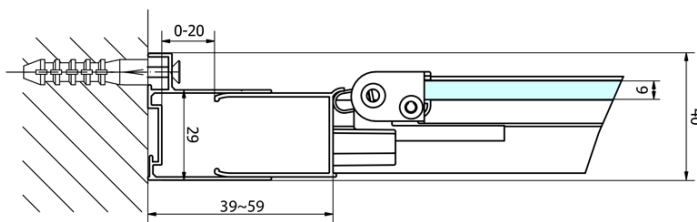

Depth: 700 mm

Properties

Profile colour: Chrome - polished aluminum

Shape: Rectangular shower enclosures

Type of opening: Folding door

Opening direction: Versatile

Opening width: 550 mm

Glass colour: TRANSPARENT glass

Glass thickness: 6 mm

Properties: Framed design

Weight / Piece: 50.0 kg

Packaging: 2 Piece

Warranty: 2 years

EASY Rectangular screen 900x700mm, folding doors, L/R variant, clear glass

Technical sheet

Type	EL1970	EL1980	EL1990	EL1910
B	686~726	786~826	886~926	986~1026
C	390	480	550	625