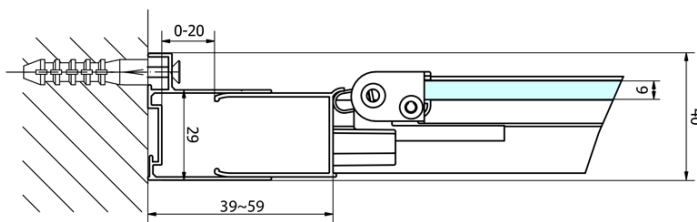

### Size

**Width:** 900 mm

**Height:** 1900 mm

**Depth:** 700 mm

### Properties

**Profile colour:** Chrome - polished aluminum

**Shape:** Rectangular shower enclosures

**Type of opening:** Folding door

**Opening direction:** Versatile

**Opening width:** 550 mm

**Glass colour:** TRANSPARENT glass

**Glass thickness:** 6 mm

**Properties:** Framed design

**Weight / Piece:** 50.0 kg

**Packaging:** 2 Piece

**Warranty:** 2 years

EASY Rectangular screen 900x700mm, folding doors, L/R variant, clear glass

Technical sheet