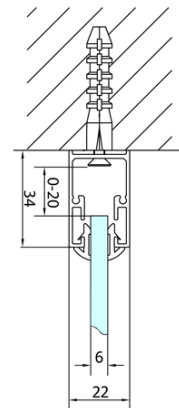

### Size

**Width:** 900 mm

**Height:** 1900 mm

**Depth:** 700 mm

### Properties

**Profile colour:** Chrome - polished aluminum

**Shape:** Rectangular shower enclosures

**Type of opening:** Folding door

**Opening direction:** Versatile

**Opening width:** 550 mm

**Glass colour:** TRANSPARENT glass

**Glass thickness:** 6 mm

**Properties:** Framed design

**Weight / Piece:** 50.0 kg

**Packaging:** 2 Piece

**Warranty:** 2 years

EASY Rectangular screen 900x700mm, folding doors, L/R variant, clear glass

Technical sheet

Type	EL1970	EL1980	EL1990	EL1910
B	686~726	786~826	886~926	986~1026
C	390	480	550	625