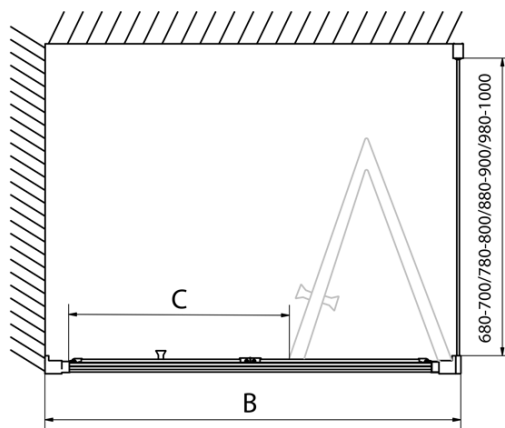

### Size

**Width:** 900 mm

**Height:** 1900 mm

**Depth:** 700 mm

### Properties

**Profile colour:** Chrome - polished aluminum

**Shape:** Rectangular shower enclosures

**Type of opening:** Folding door

**Opening direction:** Versatile

**Opening width:** 550 mm

**Glass colour:** TRANSPARENT glass

**Glass thickness:** 6 mm

**Properties:** Framed design

**Weight / Piece:** 50.0 kg

**Packaging:** 2 Piece

**Warranty:** 2 years

EASY Rectangular screen 900x700mm, folding doors, L/R variant, clear glass

Technical sheet