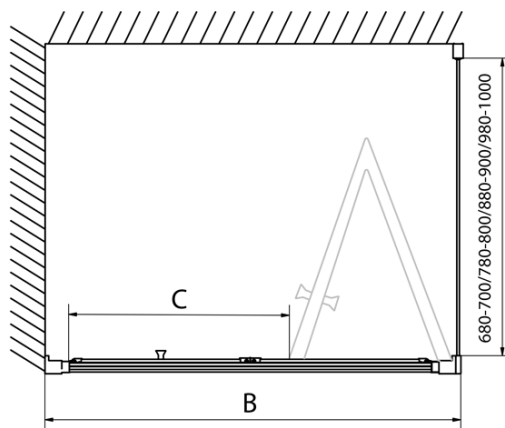

### Size

Width: 900 mm

Height: 1900 mm

Depth: 700 mm

### Properties

Profile colour: Chrome - polished aluminum

Shape: Rectangular shower enclosures

Type of opening: Folding door

Opening direction: Versatile

Opening width: 550 mm

Glass colour: TRANSPARENT glass

Glass thickness: 6 mm

Properties: Framed design

Weight / Piece: 50.0 kg

Packaging: 2 Piece

Warranty: 2 years

EASY Rectangular screen 900x700mm, folding doors, L/R variant, clear glass

Technical sheet

Type	EL1970	EL1980	EL1990	EL1910
B	686~726	786~826	886~926	986~1026
C	390	480	550	625