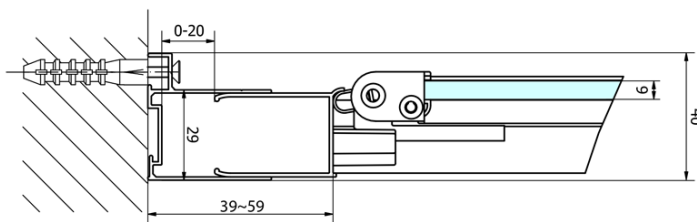

### Size

Width: 900 mm

Height: 1900 mm

Depth: 700 mm

### Properties

Profile colour: Chrome - polished aluminum

Shape: Rectangular shower enclosures

Type of opening: Folding door

Opening direction: Versatile

Opening width: 550 mm

Glass colour: TRANSPARENT glass

Glass thickness: 6 mm

Properties: Framed design

Weight / Piece: 50.0 kg

Packaging: 2 Piece

Warranty: 2 years

EASY Rectangular screen 900x700mm, folding doors, L/R variant, clear glass

Technical sheet

Type	EL1970	EL1980	EL1990	EL1910
B	686~726	786~826	886~926	986~1026
C	390	480	550	625