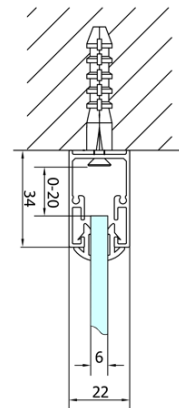

### Size

Width: 900 mm

Height: 1900 mm

Depth: 700 mm

### Properties

Profile colour: Chrome - polished aluminum

Shape: Rectangular shower enclosures

Type of opening: Folding door

Opening direction: Versatile

Opening width: 550 mm

Glass colour: TRANSPARENT glass

Glass thickness: 6 mm

Properties: Framed design

Weight / Piece: 50.0 kg

Packaging: 2 Piece

Warranty: 2 years

EASY Rectangular screen 900x700mm, folding doors, L/R variant, clear glass

Technical sheet

Type	EL1970	EL1980	EL1990	EL1910
B	686~726	786~826	886~926	986~1026
C	390	480	550	625