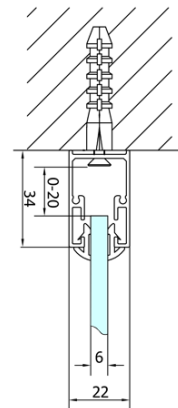

Depth: 700 mm

Properties

Profile colour: Chrome - polished aluminum

Shape: Rectangular shower enclosures

Type of opening: Folding door

Opening direction: Versatile

Opening width: 550 mm

Glass colour: TRANSPARENT glass

Glass thickness: 6 mm

Properties: Framed design

Weight / Piece: 50.0 kg

Packaging: 2 Piece

Warranty: 2 years

EASY Rectangular screen 900x700mm, folding doors, L/R variant, clear glass

Technical sheet

Type	EL1970	EL1980	EL1990	EL1910
B	686~726	786~826	886~926	986~1026
C	390	480	550	625