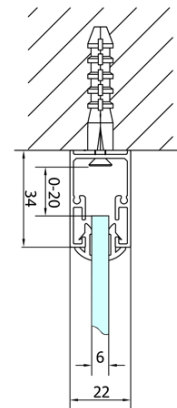

Depth: 700 mm

Properties

Profile colour: Chrome - polished aluminum

Shape: Rectangular shower enclosures

Type of opening: Folding door

Opening direction: Versatile

Opening width: 550 mm

Glass colour: TRANSPARENT glass

Glass thickness: 6 mm

Properties: Framed design

Weight / Piece: 50.0 kg

Packaging: 2 Piece

Warranty: 2 years

EASY Rectangular screen 900x700mm, folding doors, L/R variant, clear glass

Technical sheet

Type	EL1970	EL1980	EL1990	EL1910
B	686~726	786~826	886~926	986~1026
C	390	480	550	625