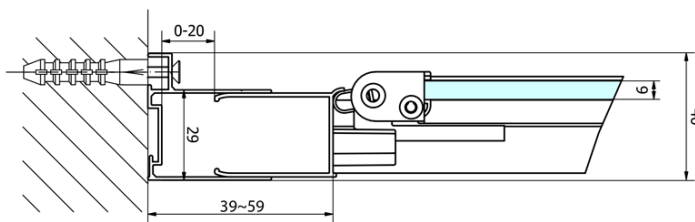

Depth: 700 mm

Properties

Profile colour: Chrome - polished aluminum

Shape: Rectangular shower enclosures

Type of opening: Folding door

Opening direction: Versatile

Opening width: 550 mm

Glass colour: TRANSPARENT glass

Glass thickness: 6 mm

Properties: Framed design

Weight / Piece: 50.0 kg

Packaging: 2 Piece

Warranty: 2 years

EASY Rectangular screen 900x700mm, folding doors, L/R variant, clear glass

Technical sheet

Type	EL1970	EL1980	EL1990	EL1910
B	686~726	786~826	886~926	986~1026
C	390	480	550	625