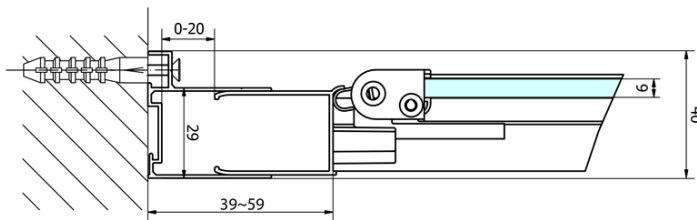

Depth: 1000 mm

Properties

Profile colour: Chrome - polished aluminum

Shape: Rectangular shower enclosures

Type of opening: Folding door

Opening direction: Versatile

Opening width: 480 mm

Glass colour: TRANSPARENT glass

Glass thickness: 6 mm

Properties: Framed design

Weight / Piece: 56.0 kg

Packaging: 2 Piece

Warranty: 2 years

EASY Rectangular screen 800x1000mm, folding doors, L/R variant, clear glass

Technical sheet

| Type | EL1970 | EL1980 | EL1990 | EL1910 |
|------|---------|---------|---------|----------|
| B | 686~726 | 786~826 | 886~926 | 986~1026 |
| C | 390 | 480 | 550 | 625 |