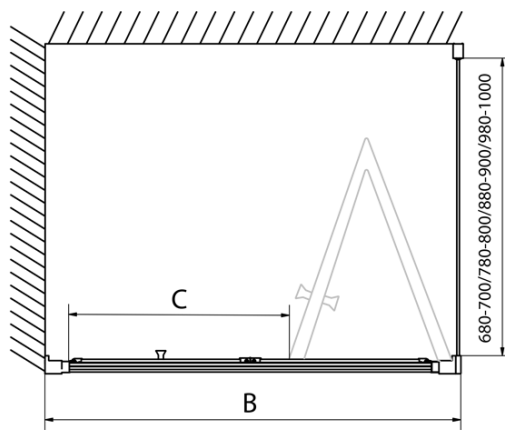

Depth: 1000 mm

Properties

Profile colour: Chrome - polished aluminum

Shape: Rectangular shower enclosures

Type of opening: Folding door

Opening direction: Versatile

Opening width: 480 mm

Glass colour: TRANSPARENT glass

Glass thickness: 6 mm

Properties: Framed design

Weight / Piece: 56.0 kg

Packaging: 2 Piece

Warranty: 2 years

EASY Rectangular screen 800x1000mm, folding doors, L/R variant, clear glass

Technical sheet

| Type | EL1970 | EL1980 | EL1990 | EL1910 |
|------|---------|---------|---------|----------|
| B | 686~726 | 786~826 | 886~926 | 986~1026 |
| C | 390 | 480 | 550 | 625 |