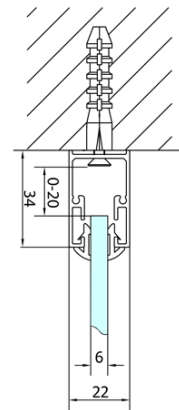

Depth: 1000 mm

Properties

Profile colour: Chrome - polished aluminum

Shape: Rectangular shower enclosures

Type of opening: Folding door

Opening direction: Versatile

Opening width: 480 mm

Glass colour: TRANSPARENT glass

Glass thickness: 6 mm

Properties: Framed design

Weight / Piece: 56.0 kg

Packaging: 2 Piece

Warranty: 2 years

EASY Rectangular screen 800x1000mm, folding doors, L/R variant, clear glass

Technical sheet

| Type | EL1970 | EL1980 | EL1990 | EL1910 |
|------|---------|---------|---------|----------|
| B | 686~726 | 786~826 | 886~926 | 986~1026 |
| C | 390 | 480 | 550 | 625 |