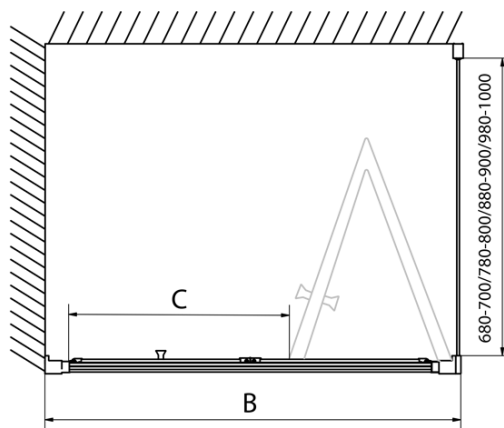

Depth: 1000 mm

Properties

Profile colour: Chrome - polished aluminum

Shape: Rectangular shower enclosures

Type of opening: Folding door

Opening direction: Versatile

Opening width: 480 mm

Glass colour: TRANSPARENT glass

Glass thickness: 6 mm

Properties: Framed design

Weight / Piece: 56.0 kg

Packaging: 2 Piece

Warranty: 2 years

EASY Rectangular screen 800x1000mm, folding doors, L/R variant, clear glass

Technical sheet

Type	EL1970	EL1980	EL1990	EL1910
B	686~726	786~826	886~926	986~1026
C	390	480	550	625