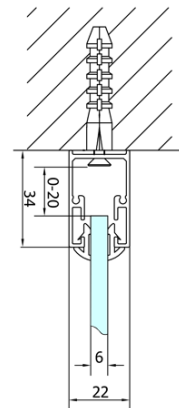

Depth: 1000 mm

Properties

Profile colour: Chrome - polished aluminum

Shape: Rectangular shower enclosures

Type of opening: Folding door

Opening direction: Versatile

Opening width: 480 mm

Glass colour: TRANSPARENT glass

Glass thickness: 6 mm

Properties: Framed design

Weight / Piece: 56.0 kg

Packaging: 2 Piece

Warranty: 2 years

EASY Rectangular screen 800x1000mm, folding doors, L/R variant, clear glass

Technical sheet

Type	EL1970	EL1980	EL1990	EL1910
B	686~726	786~826	886~926	986~1026
C	390	480	550	625