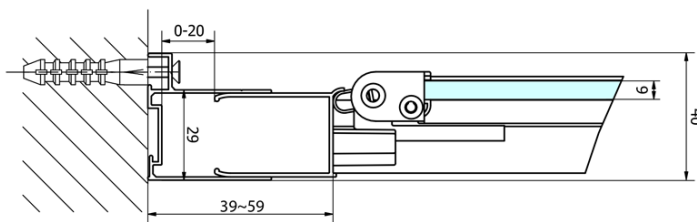

Depth: 1000 mm

Properties

Profile colour: Chrome - polished aluminum

Shape: Rectangular shower enclosures

Type of opening: Folding door

Opening direction: Versatile

Opening width: 480 mm

Glass colour: TRANSPARENT glass

Glass thickness: 6 mm

Properties: Framed design

Weight / Piece: 56.0 kg

Packaging: 2 Piece

Warranty: 2 years

EASY Rectangular screen 800x1000mm, folding doors, L/R variant, clear glass

Technical sheet

Type	EL1970	EL1980	EL1990	EL1910
B	686~726	786~826	886~926	986~1026
C	390	480	550	625