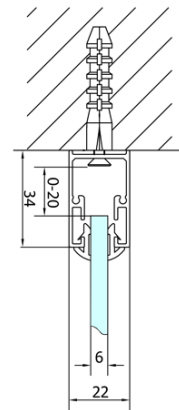

EASY Rectangular screen 800x1000mm, folding doors, L/R variant, clear glass

Order code: EL1980EL3415

Basic information

Brand: Polysan
Series: EASY

Size

Width: 800 mm
Height: 1900 mm
Depth: 1000 mm

Properties

Profile colour: Chrome - polished aluminum
Shape: Rectangular shower enclosures
Type of opening: Folding door
Opening direction: Versatile
Opening width: 480 mm
Glass colour: TRANSPARENT glass
Glass thickness: 6 mm
Properties: Framed design
Weight / Piece: 56.0 kg
Packaging: 2 Piece
Warranty: 2 years

EASY Rectangular screen 800x1000mm, folding doors, L/R variant, clear glass

Technical sheet

Type	EL1970	EL1980	EL1990	EL1910
B	686~726	786~826	886~926	986~1026
C	390	480	550	625