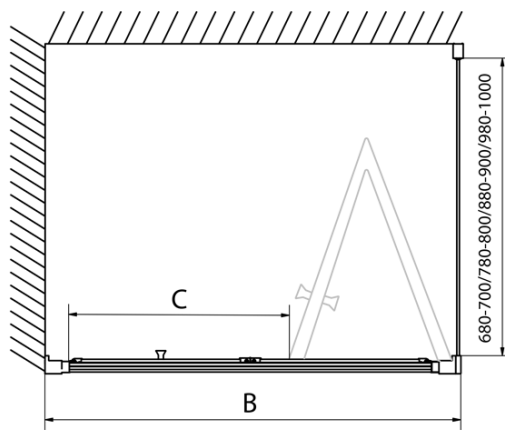

EASY Rectangular screen 800x1000mm, folding doors, L/R variant, clear glass

Order code: EL1980EL3415

Basic information

Brand: Polysan
Series: EASY

Size

Width: 800 mm
Height: 1900 mm
Depth: 1000 mm

Properties

Profile colour: Chrome - polished aluminum
Shape: Rectangular shower enclosures
Type of opening: Folding door
Opening direction: Versatile
Opening width: 480 mm
Glass colour: TRANSPARENT glass
Glass thickness: 6 mm
Properties: Framed design
Weight / Piece: 56.0 kg
Packaging: 2 Piece
Warranty: 2 years

EASY Rectangular screen 800x1000mm, folding doors, L/R variant, clear glass

Technical sheet

Type	EL1970	EL1980	EL1990	EL1910
B	686~726	786~826	886~926	986~1026
C	390	480	550	625