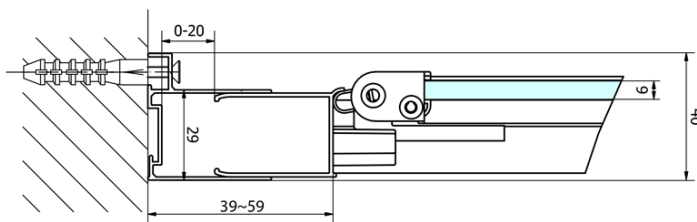

EASY Rectangular screen 800x1000mm, folding doors, L/R variant, clear glass

Order code: EL1980EL3415

Basic information

Brand: Polysan
Series: EASY

Size

Width: 800 mm
Height: 1900 mm
Depth: 1000 mm

Properties

Profile colour: Chrome - polished aluminum
Shape: Rectangular shower enclosures
Type of opening: Folding door
Opening direction: Versatile
Opening width: 480 mm
Glass colour: TRANSPARENT glass
Glass thickness: 6 mm
Properties: Framed design
Weight / Piece: 56.0 kg
Packaging: 2 Piece
Warranty: 2 years

EASY Rectangular screen 800x1000mm, folding doors, L/R variant, clear glass

Technical sheet

Type	EL1970	EL1980	EL1990	EL1910
B	686~726	786~826	886~926	986~1026
C	390	480	550	625