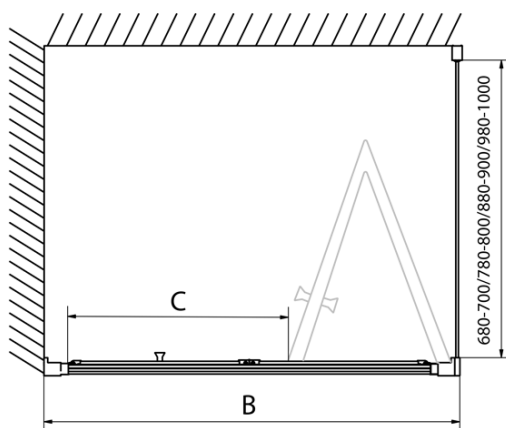

Depth: 1000 mm

Properties

Profile colour: Chrome - polished aluminum

Shape: Rectangular shower enclosures

Type of opening: Folding door

Opening direction: Versatile

Opening width: 480 mm

Glass colour: TRANSPARENT glass

Glass thickness: 6 mm

Properties: Framed design

Weight / Piece: 56.0 kg

Packaging: 2 Piece

Warranty: 2 years

EASY Rectangular screen 800x1000mm, folding doors, L/R variant, clear glass

Technical sheet

Type	EL1970	EL1980	EL1990	EL1910
B	686~726	786~826	886~926	986~1026
C	390	480	550	625