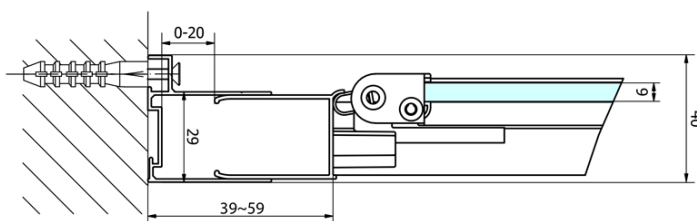

Depth: 1000 mm

Properties

Profile colour: Chrome - polished aluminum

Shape: Rectangular shower enclosures

Type of opening: Folding door

Opening direction: Versatile

Opening width: 480 mm

Glass colour: TRANSPARENT glass

Glass thickness: 6 mm

Properties: Framed design

Weight / Piece: 56.0 kg

Packaging: 2 Piece

Warranty: 2 years

EASY Rectangular screen 800x1000mm, folding doors, L/R variant, clear glass

Technical sheet

Type	EL1970	EL1980	EL1990	EL1910
B	686~726	786~826	886~926	986~1026
C	390	480	550	625