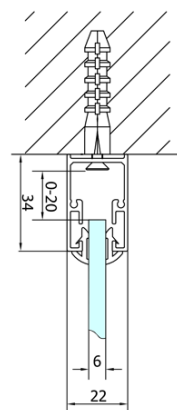

Depth: 1000 mm

Properties

Profile colour: Chrome - polished aluminum

Shape: Rectangular shower enclosures

Type of opening: Folding door

Opening direction: Versatile

Opening width: 480 mm

Glass colour: TRANSPARENT glass

Glass thickness: 6 mm

Properties: Framed design

Weight / Piece: 56.0 kg

Packaging: 2 Piece

Warranty: 2 years

EASY Rectangular screen 800x1000mm, folding doors, L/R variant, clear glass

Technical sheet

Type	EL1970	EL1980	EL1990	EL1910
B	686~726	786~826	886~926	986~1026
C	390	480	550	625