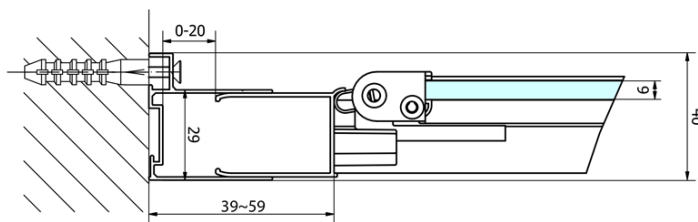

EASY Rectangular screen 800x900mm, folding doors, L/R variant, clear glass

Order code: EL1980EL3315

Basic information

Brand: Polysan
Series: EASY

Size

Width: 800 mm
Height: 1900 mm
Depth: 900 mm

Properties

Profile colour: Chrome - polished aluminum
Shape: Rectangular shower enclosures
Type of opening: Folding door
Opening direction: Versatile
Opening width: 480 mm
Glass colour: TRANSPARENT glass
Glass thickness: 6 mm
Properties: Framed design
Weight / Piece: 53.0 kg
Packaging: 2 Piece
Warranty: 2 years

EASY Rectangular screen 800x900mm, folding doors, L/R variant, clear glass

Technical sheet

Type	EL1970	EL1980	EL1990	EL1910
B	686~726	786~826	886~926	986~1026
C	390	480	550	625