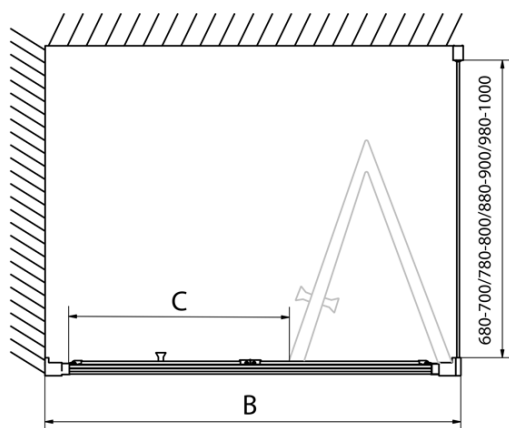

Depth: 900 mm

Properties

Profile colour: Chrome - polished aluminum

Shape: Rectangular shower enclosures

Type of opening: Folding door

Opening direction: Versatile

Opening width: 480 mm

Glass colour: TRANSPARENT glass

Glass thickness: 6 mm

Properties: Framed design

Weight / Piece: 53.0 kg

Packaging: 2 Piece

Warranty: 2 years

EASY Rectangular screen 800x900mm, folding doors, L/R variant, clear glass

Technical sheet

Type	EL1970	EL1980	EL1990	EL1910
B	686~726	786~826	886~926	986~1026
C	390	480	550	625