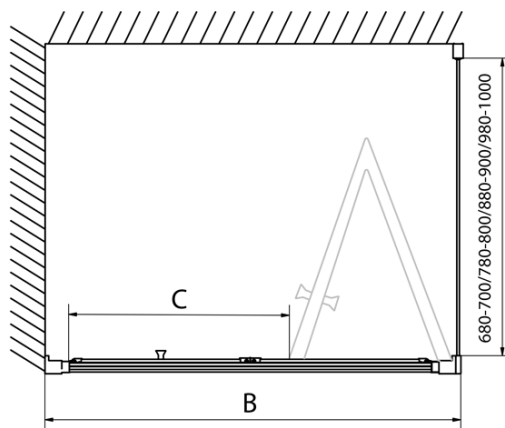

Depth: 900 mm

Properties

Profile colour: Chrome - polished aluminum

Shape: Rectangular shower enclosures

Type of opening: Folding door

Opening direction: Versatile

Opening width: 480 mm

Glass colour: TRANSPARENT glass

Glass thickness: 6 mm

Properties: Framed design

Weight / Piece: 53.0 kg

Packaging: 2 Piece

Warranty: 2 years

EASY Rectangular screen 800x900mm, folding doors, L/R variant, clear glass

Technical sheet

Type	EL1970	EL1980	EL1990	EL1910
B	686~726	786~826	886~926	986~1026
C	390	480	550	625