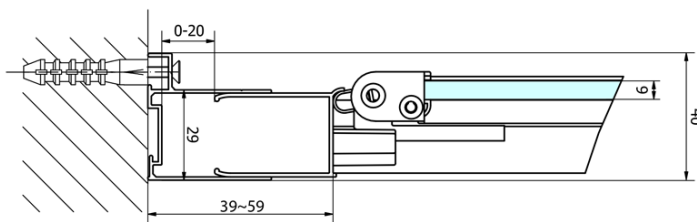

Depth: 900 mm

Properties

Profile colour: Chrome - polished aluminum

Shape: Rectangular shower enclosures

Type of opening: Folding door

Opening direction: Versatile

Opening width: 480 mm

Glass colour: TRANSPARENT glass

Glass thickness: 6 mm

Properties: Framed design

Weight / Piece: 53.0 kg

Packaging: 2 Piece

Warranty: 2 years

EASY Rectangular screen 800x900mm, folding doors, L/R variant, clear glass

Technical sheet

Type	EL1970	EL1980	EL1990	EL1910
B	686~726	786~826	886~926	986~1026
C	390	480	550	625