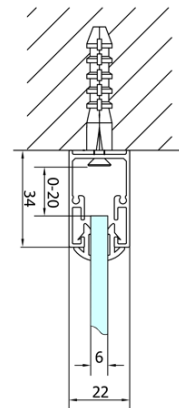

Depth: 900 mm

Properties

Profile colour: Chrome - polished aluminum

Shape: Rectangular shower enclosures

Type of opening: Folding door

Opening direction: Versatile

Opening width: 480 mm

Glass colour: TRANSPARENT glass

Glass thickness: 6 mm

Properties: Framed design

Weight / Piece: 53.0 kg

Packaging: 2 Piece

Warranty: 2 years

EASY Rectangular screen 800x900mm, folding doors, L/R variant, clear glass

Technical sheet

Type	EL1970	EL1980	EL1990	EL1910
B	686~726	786~826	886~926	986~1026
C	390	480	550	625