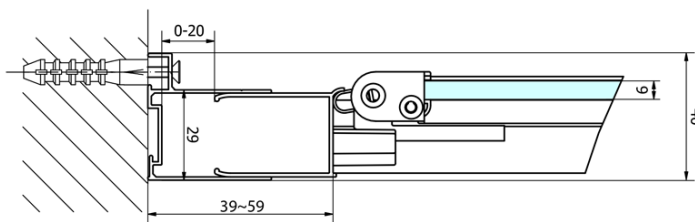

EASY Square Shower Enclosure 800x800mm, folding doors, L/R variant, clear glass

Technical sheet

Type	EL1970	EL1980	EL1990	EL1910
B	686~726	786~826	886~926	986~1026
C	390	480	550	625