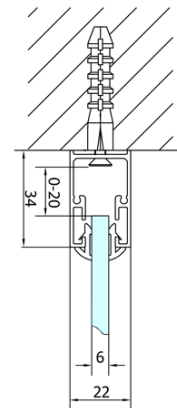

## Size

**Width:** 800 mm

**Height:** 1900 mm

**Depth:** 800 mm

## Properties

**Profile colour:** Chrome - polished aluminum

**Shape:** Square shower enclosures

**Type of opening:** Folding door

**Opening direction:** Versatile

**Opening width:** 480 mm

**Glass colour:** TRANSPARENT glass

**Glass thickness:** 6 mm

**Properties:** Framed design

**Weight / Piece:** 50.0 kg

**Packaging:** 2 Piece

**Warranty:** 2 years

EASY Square Shower Enclosure 800x800mm, folding doors, L/R variant, clear glass

Technical sheet

Type	EL1970	EL1980	EL1990	EL1910
B	686~726	786~826	886~926	986~1026
C	390	480	550	625