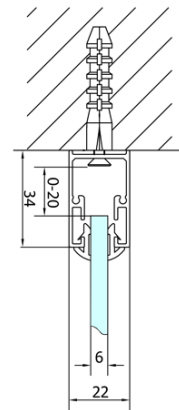

EASY Square Shower Enclosure 800x800mm, folding doors, L/R variant, clear glass

Order code: EL1980EL3215

Basic information

Brand: Polysan

Series: EASY

Size

Width: 800 mm

Height: 1900 mm

Depth: 800 mm

Properties

Profile colour: Chrome - polished aluminum

Shape: Square shower enclosures

Type of opening: Folding door

Opening direction: Versatile

Opening width: 480 mm

Glass colour: TRANSPARENT glass

Glass thickness: 6 mm

Properties: Framed design

Weight / Piece: 50.0 kg

Packaging: 2 Piece

Warranty: 2 years

EASY Square Shower Enclosure 800x800mm, folding doors, L/R variant, clear glass

Technical sheet

Type	EL1970	EL1980	EL1990	EL1910
B	686~726	786~826	886~926	986~1026
C	390	480	550	625