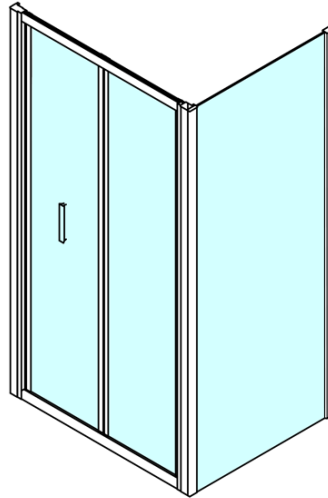

EASY Square Shower Enclosure 800x800mm, folding doors, L/R variant, clear glass

Order code: EL1980EL3215

Basic information

Brand: Polysan

Series: EASY

Size

Width: 800 mm

Height: 1900 mm

Depth: 800 mm

Properties

Profile colour: Chrome - polished aluminum

Shape: Square shower enclosures

Type of opening: Folding door

Opening direction: Versatile

Opening width: 480 mm

Glass colour: TRANSPARENT glass

Glass thickness: 6 mm

Properties: Framed design

Weight / Piece: 50.0 kg

Packaging: 2 Piece

Warranty: 2 years

EASY Square Shower Enclosure 800x800mm, folding doors, L/R variant, clear glass

Technical sheet

Type	EL1970	EL1980	EL1990	EL1910
B	686~726	786~826	886~926	986~1026
C	390	480	550	625