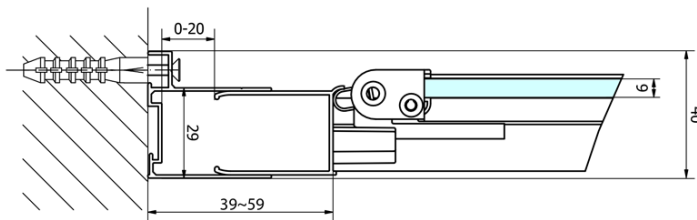

EASY Square Shower Enclosure 800x800mm, folding doors, L/R variant, clear glass

Order code: EL1980EL3215

Basic information

Brand: Polysan

Series: EASY

Size

Width: 800 mm

Height: 1900 mm

Depth: 800 mm

Properties

Profile colour: Chrome - polished aluminum

Shape: Square shower enclosures

Type of opening: Folding door

Opening direction: Versatile

Opening width: 480 mm

Glass colour: TRANSPARENT glass

Glass thickness: 6 mm

Properties: Framed design

Weight / Piece: 50.0 kg

Packaging: 2 Piece

Warranty: 2 years

EASY Square Shower Enclosure 800x800mm, folding doors, L/R variant, clear glass

Technical sheet

Type	EL1970	EL1980	EL1990	EL1910
B	686~726	786~826	886~926	986~1026
C	390	480	550	625