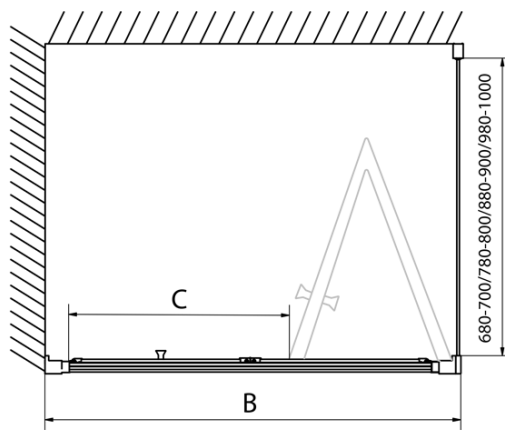

EASY Square Shower Enclosure 800x800mm, folding doors, L/R variant, clear glass

Order code: EL1980EL3215

Basic information

Brand: Polysan

Series: EASY

Size

Width: 800 mm

Height: 1900 mm

Depth: 800 mm

Properties

Profile colour: Chrome - polished aluminum

Shape: Square shower enclosures

Type of opening: Folding door

Opening direction: Versatile

Opening width: 480 mm

Glass colour: TRANSPARENT glass

Glass thickness: 6 mm

Properties: Framed design

Weight / Piece: 50.0 kg

Packaging: 2 Piece

Warranty: 2 years

EASY Square Shower Enclosure 800x800mm, folding doors, L/R variant, clear glass

Technical sheet

Type	EL1970	EL1980	EL1990	EL1910
B	686~726	786~826	886~926	986~1026
C	390	480	550	625