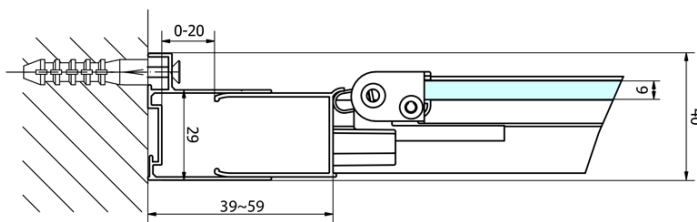

EASY Square Shower Enclosure 800x800mm, folding doors, L/R variant, clear glass

Order code: EL1980EL3215

Basic information

Brand: Polysan

Series: EASY

Size

Width: 800 mm

Height: 1900 mm

Depth: 800 mm

Properties

Profile colour: Chrome - polished aluminum

Shape: Square shower enclosures

Type of opening: Folding door

Opening direction: Versatile

Opening width: 480 mm

Glass colour: TRANSPARENT glass

Glass thickness: 6 mm

Properties: Framed design

Weight / Piece: 50.0 kg

Packaging: 2 Piece

Warranty: 2 years

EASY Square Shower Enclosure 800x800mm, folding doors, L/R variant, clear glass

Technical sheet

| Type | EL1970 | EL1980 | EL1990 | EL1910 |
|------|---------|---------|---------|----------|
| B | 686~726 | 786~826 | 886~926 | 986~1026 |
| C | 390 | 480 | 550 | 625 |