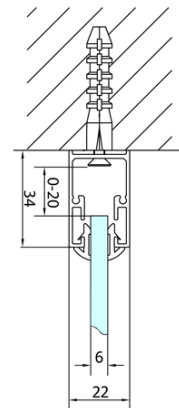

EASY Square Shower Enclosure 800x800mm, folding doors, L/R variant, clear glass

Order code: EL1980EL3215

Basic information

Brand: Polysan

Series: EASY

Size

Width: 800 mm

Height: 1900 mm

Depth: 800 mm

Properties

Profile colour: Chrome - polished aluminum

Shape: Square shower enclosures

Type of opening: Folding door

Opening direction: Versatile

Opening width: 480 mm

Glass colour: TRANSPARENT glass

Glass thickness: 6 mm

Properties: Framed design

Weight / Piece: 50.0 kg

Packaging: 2 Piece

Warranty: 2 years

EASY Square Shower Enclosure 800x800mm, folding doors, L/R variant, clear glass

Technical sheet

| Type | EL1970 | EL1980 | EL1990 | EL1910 |
|------|---------|---------|---------|----------|
| B | 686~726 | 786~826 | 886~926 | 986~1026 |
| C | 390 | 480 | 550 | 625 |