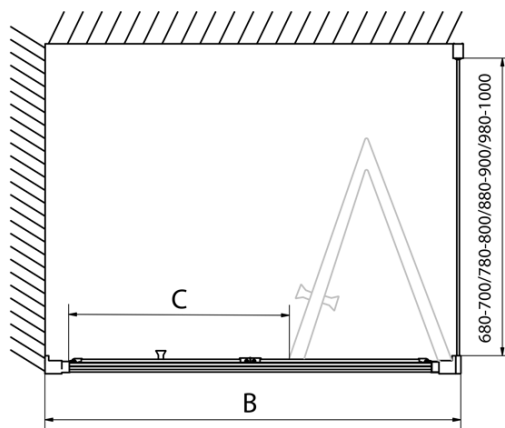

EASY Square Shower Enclosure 800x800mm, folding doors, L/R variant, clear glass

Order code: EL1980EL3215

Basic information

Brand: Polysan

Series: EASY

Size

Width: 800 mm

Height: 1900 mm

Depth: 800 mm

Properties

Profile colour: Chrome - polished aluminum

Shape: Square shower enclosures

Type of opening: Folding door

Opening direction: Versatile

Opening width: 480 mm

Glass colour: TRANSPARENT glass

Glass thickness: 6 mm

Properties: Framed design

Weight / Piece: 50.0 kg

Packaging: 2 Piece

Warranty: 2 years

EASY Square Shower Enclosure 800x800mm, folding doors, L/R variant, clear glass

Technical sheet

| Type | EL1970 | EL1980 | EL1990 | EL1910 |
|------|---------|---------|---------|----------|
| B | 686~726 | 786~826 | 886~926 | 986~1026 |
| C | 390 | 480 | 550 | 625 |