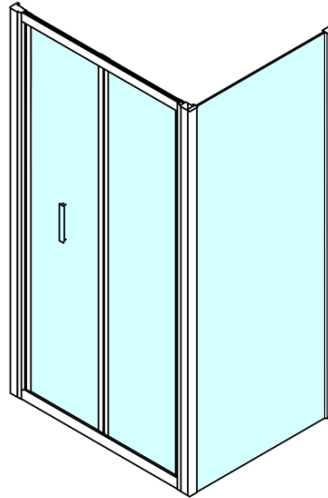

EASY Square Shower Enclosure 800x800mm, folding doors, L/R variant, clear glass

Order code: EL1980EL3215

Basic information

Brand: Polysan

Series: EASY

Size

Width: 800 mm

Height: 1900 mm

Depth: 800 mm

Properties

Profile colour: Chrome - polished aluminum

Shape: Square shower enclosures

Type of opening: Folding door

Opening direction: Versatile

Opening width: 480 mm

Glass colour: TRANSPARENT glass

Glass thickness: 6 mm

Properties: Framed design

Weight / Piece: 50.0 kg

Packaging: 2 Piece

Warranty: 2 years

EASY Square Shower Enclosure 800x800mm, folding doors, L/R variant, clear glass

Technical sheet

| Type | EL1970 | EL1980 | EL1990 | EL1910 |
|------|---------|---------|---------|----------|
| B | 686~726 | 786~826 | 886~926 | 986~1026 |
| C | 390 | 480 | 550 | 625 |