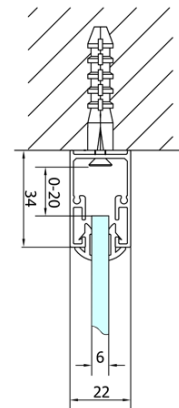

EASY Rectangular screen 800x700mm, folding doors, L/R variant, clear glass

Order code: EL1980EL3115

Basic information

Brand: Polysan
Series: EASY

Size

Width: 800 mm
Height: 1900 mm
Depth: 700 mm

Properties

Profile colour: Chrome - polished aluminum
Shape: Rectangular shower enclosures
Type of opening: Folding door
Opening direction: Versatile
Opening width: 480 mm
Glass colour: TRANSPARENT glass
Glass thickness: 6 mm
Properties: Framed design
Weight / Piece: 47.0 kg
Packaging: 2 Piece
Warranty: 2 years

EASY Rectangular screen 800x700mm, folding doors, L/R variant, clear glass

Technical sheet

Type	EL1970	EL1980	EL1990	EL1910
B	686~726	786~826	886~926	986~1026
C	390	480	550	625