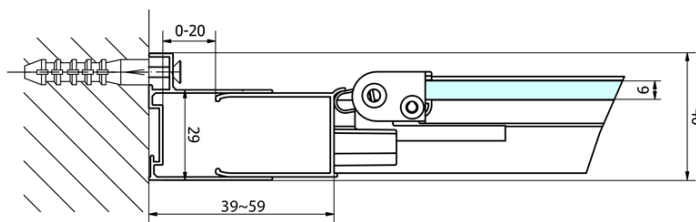

EASY Rectangular screen 800x700mm, folding doors, L/R variant, clear glass

Order code: EL1980EL3115

Basic information

Brand: Polysan
Series: EASY

Size

Width: 800 mm
Height: 1900 mm
Depth: 700 mm

Properties

Profile colour: Chrome - polished aluminum
Shape: Rectangular shower enclosures
Type of opening: Folding door
Opening direction: Versatile
Opening width: 480 mm
Glass colour: TRANSPARENT glass
Glass thickness: 6 mm
Properties: Framed design
Weight / Piece: 47.0 kg
Packaging: 2 Piece
Warranty: 2 years

EASY Rectangular screen 800x700mm, folding doors, L/R variant, clear glass

Technical sheet

Type	EL1970	EL1980	EL1990	EL1910
B	686~726	786~826	886~926	986~1026
C	390	480	550	625