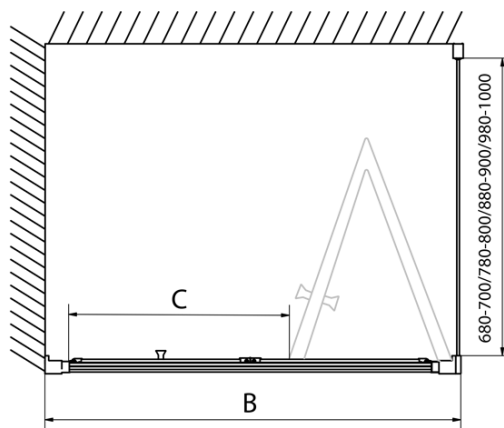

### Size

**Width:** 800 mm  
**Height:** 1900 mm  
**Depth:** 700 mm

### Properties

**Profile colour:** Chrome - polished aluminum  
**Shape:** Rectangular shower enclosures  
**Type of opening:** Folding door  
**Opening direction:** Versatile  
**Opening width:** 480 mm  
**Glass colour:** TRANSPARENT glass  
**Glass thickness:** 6 mm  
**Properties:** Framed design  
**Weight / Piece:** 47.0 kg  
**Packaging:** 2 Piece  
**Warranty:** 2 years

EASY Rectangular screen 800x700mm, folding doors, L/R variant, clear glass

Technical sheet

Type	EL1970	EL1980	EL1990	EL1910
B	686~726	786~826	886~926	986~1026
C	390	480	550	625