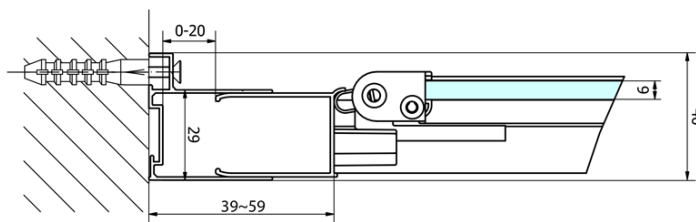

### Size

**Width:** 800 mm  
**Height:** 1900 mm  
**Depth:** 700 mm

### Properties

**Profile colour:** Chrome - polished aluminum  
**Shape:** Rectangular shower enclosures  
**Type of opening:** Folding door  
**Opening direction:** Versatile  
**Opening width:** 480 mm  
**Glass colour:** TRANSPARENT glass  
**Glass thickness:** 6 mm  
**Properties:** Framed design  
**Weight / Piece:** 47.0 kg  
**Packaging:** 2 Piece  
**Warranty:** 2 years

EASY Rectangular screen 800x700mm, folding doors, L/R variant, clear glass

Technical sheet

Type	EL1970	EL1980	EL1990	EL1910
B	686~726	786~826	886~926	986~1026
C	390	480	550	625