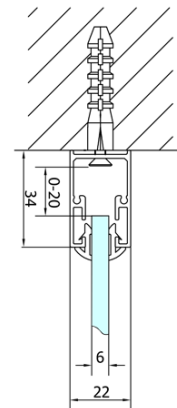

### Size

**Width:** 800 mm  
**Height:** 1900 mm  
**Depth:** 700 mm

### Properties

**Profile colour:** Chrome - polished aluminum  
**Shape:** Rectangular shower enclosures  
**Type of opening:** Folding door  
**Opening direction:** Versatile  
**Opening width:** 480 mm  
**Glass colour:** TRANSPARENT glass  
**Glass thickness:** 6 mm  
**Properties:** Framed design  
**Weight / Piece:** 47.0 kg  
**Packaging:** 2 Piece  
**Warranty:** 2 years

EASY Rectangular screen 800x700mm, folding doors, L/R variant, clear glass

Technical sheet

Type	EL1970	EL1980	EL1990	EL1910
B	686~726	786~826	886~926	986~1026
C	390	480	550	625