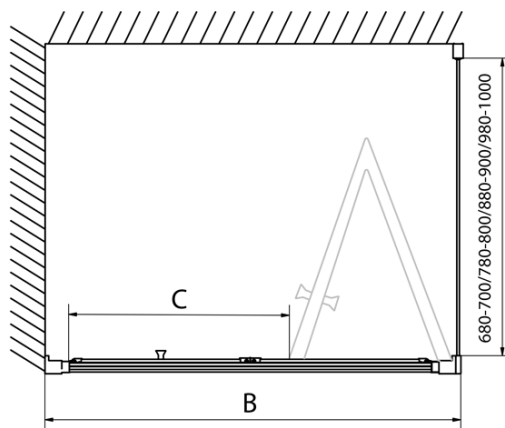

### Size

**Width:** 700 mm

**Height:** 1900 mm

**Depth:** 1000 mm

### Properties

**Profile colour:** Chrome - polished aluminum

**Shape:** Rectangular shower enclosures

**Type of opening:** Folding door

**Opening direction:** Versatile

**Opening width:** 390 mm

**Glass colour:** TRANSPARENT glass

**Glass thickness:** 6 mm

**Properties:** Framed design

**Weight / Piece:** 53.0 kg

**Packaging:** 2 Piece

**Warranty:** 2 years

EASY Rectangular screen 700x1000mm, folding doors, L/R variant, clear glass

Technical sheet