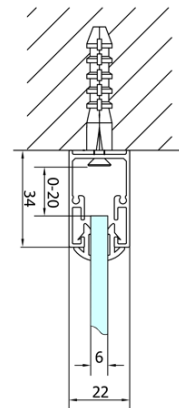

### Size

**Width:** 700 mm

**Height:** 1900 mm

**Depth:** 1000 mm

### Properties

**Profile colour:** Chrome - polished aluminum

**Shape:** Rectangular shower enclosures

**Type of opening:** Folding door

**Opening direction:** Versatile

**Opening width:** 390 mm

**Glass colour:** TRANSPARENT glass

**Glass thickness:** 6 mm

**Properties:** Framed design

**Weight / Piece:** 53.0 kg

**Packaging:** 2 Piece

**Warranty:** 2 years

EASY Rectangular screen 700x1000mm, folding doors, L/R variant, clear glass

Technical sheet

Type	EL1970	EL1980	EL1990	EL1910
B	686~726	786~826	886~926	986~1026
C	390	480	550	625