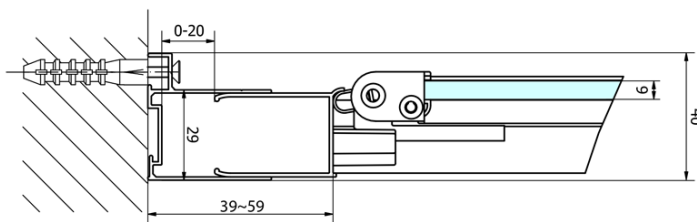

### Size

**Width:** 700 mm

**Height:** 1900 mm

**Depth:** 1000 mm

### Properties

**Profile colour:** Chrome - polished aluminum

**Shape:** Rectangular shower enclosures

**Type of opening:** Folding door

**Opening direction:** Versatile

**Opening width:** 390 mm

**Glass colour:** TRANSPARENT glass

**Glass thickness:** 6 mm

**Properties:** Framed design

**Weight / Piece:** 53.0 kg

**Packaging:** 2 Piece

**Warranty:** 2 years

EASY Rectangular screen 700x1000mm, folding doors, L/R variant, clear glass

Technical sheet