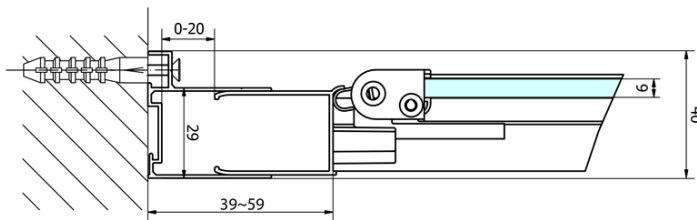

EASY Rectangular screen 700x1000mm, folding doors, L/R variant, clear glass

Order code: EL1970EL3415

Basic information

Brand: Polysan
Series: EASY

Size

Width: 700 mm
Height: 1900 mm
Depth: 1000 mm

Properties

Profile colour: Chrome - polished aluminum
Shape: Rectangular shower enclosures
Type of opening: Folding door
Opening direction: Versatile
Opening width: 390 mm
Glass colour: TRANSPARENT glass
Glass thickness: 6 mm
Properties: Framed design
Weight / Piece: 53.0 kg
Packaging: 2 Piece
Warranty: 2 years

EASY Rectangular screen 700x1000mm, folding doors, L/R variant, clear glass

Technical sheet

Type	EL1970	EL1980	EL1990	EL1910
B	686~726	786~826	886~926	986~1026
C	390	480	550	625