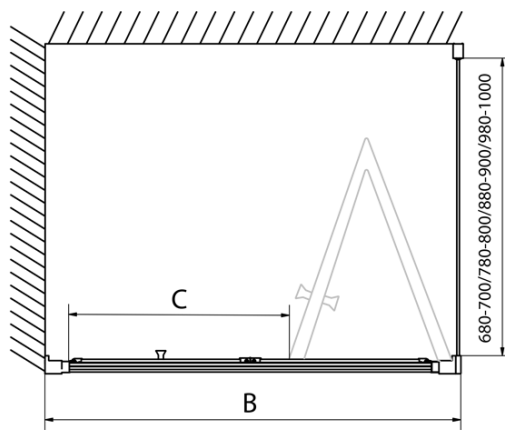

EASY Rectangular screen 700x1000mm, folding doors, L/R variant, clear glass

Order code: EL1970EL3415

Basic information

Brand: Polysan
Series: EASY

Size

Width: 700 mm
Height: 1900 mm
Depth: 1000 mm

Properties

Profile colour: Chrome - polished aluminum
Shape: Rectangular shower enclosures
Type of opening: Folding door
Opening direction: Versatile
Opening width: 390 mm
Glass colour: TRANSPARENT glass
Glass thickness: 6 mm
Properties: Framed design
Weight / Piece: 53.0 kg
Packaging: 2 Piece
Warranty: 2 years

EASY Rectangular screen 700x1000mm, folding doors, L/R variant, clear glass

Technical sheet

Type	EL1970	EL1980	EL1990	EL1910
B	686~726	786~826	886~926	986~1026
C	390	480	550	625