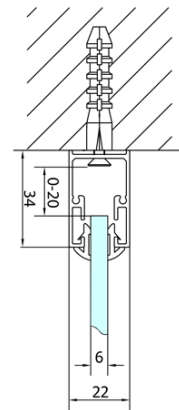

EASY Rectangular screen 700x1000mm, folding doors, L/R variant, clear glass

Order code: EL1970EL3415

Basic information

Brand: Polysan
Series: EASY

Size

Width: 700 mm
Height: 1900 mm
Depth: 1000 mm

Properties

Profile colour: Chrome - polished aluminum
Shape: Rectangular shower enclosures
Type of opening: Folding door
Opening direction: Versatile
Opening width: 390 mm
Glass colour: TRANSPARENT glass
Glass thickness: 6 mm
Properties: Framed design
Weight / Piece: 53.0 kg
Packaging: 2 Piece
Warranty: 2 years

EASY Rectangular screen 700x1000mm, folding doors, L/R variant, clear glass

Technical sheet

Type	EL1970	EL1980	EL1990	EL1910
B	686~726	786~826	886~926	986~1026
C	390	480	550	625