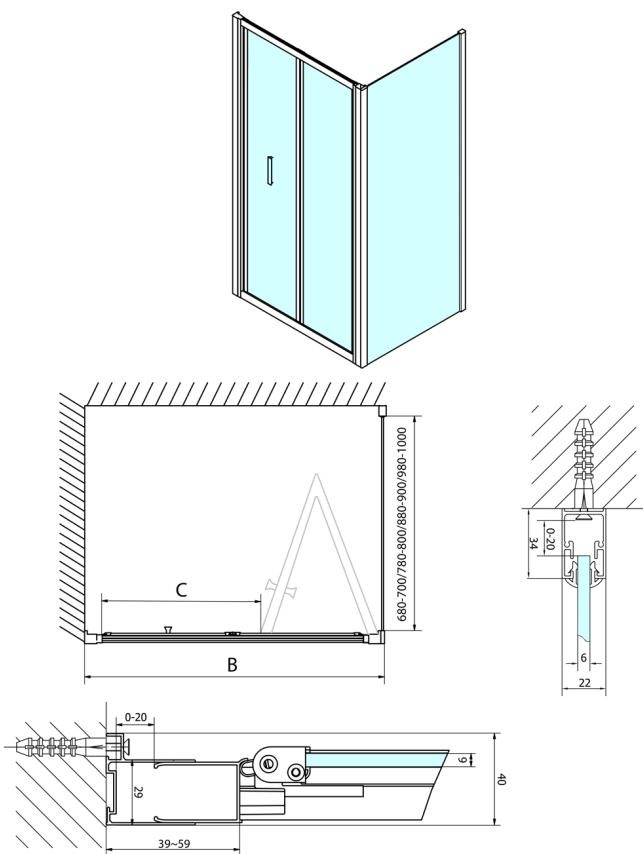

EASY Rectangular screen 700x1000mm, folding doors, L/R variant, clear glass

Order code: EL1970EL3415

Size

Width: 700 mm
 Height: 1900 mm
 Depth: 1000 mm

Properties

Warranty: 2 years

Technical sheet

Type	EL1970	EL1980	EL1990	EL1910
B	686-726	786-826	886-926	986-1026
C	390	480	550	625