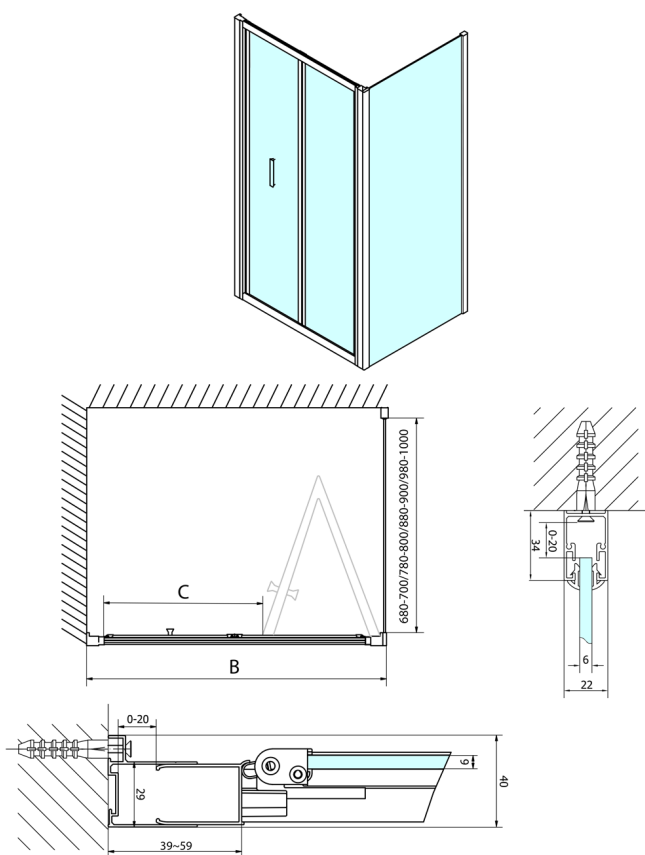

EASY Rectangular screen 700x1000mm, folding doors, L/R variant, clear glass

Order code: EL1970EL3415

Size

Width: 700 mm
 Height: 1900 mm
 Depth: 1000 mm

Properties

Warranty: 2 years

Technical sheet

Type	EL1970	EL1980	EL1990	EL1910
B	686-726	786-826	886-926	986-1026
C	390	480	550	625