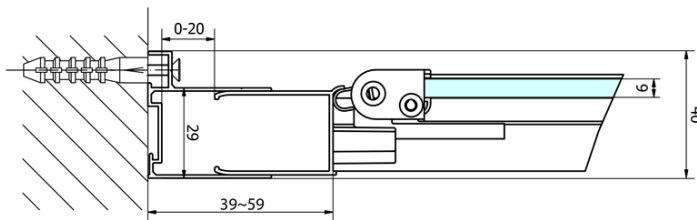

### Size

Width: 700 mm

Height: 1900 mm

Depth: 900 mm

### Properties

Profile colour: Chrome - polished aluminum

Shape: Rectangular shower enclosures

Type of opening: Folding door

Opening direction: Versatile

Opening width: 390 mm

Glass colour: TRANSPARENT glass

Glass thickness: 6 mm

Properties: Framed design

Weight / Piece: 50.0 kg

Packaging: 2 Piece

Warranty: 2 years

EASY Rectangular screen 700x900mm, folding doors, L/R variant, clear glass

Technical sheet

Type	EL1970	EL1980	EL1990	EL1910
B	686~726	786~826	886~926	986~1026
C	390	480	550	625