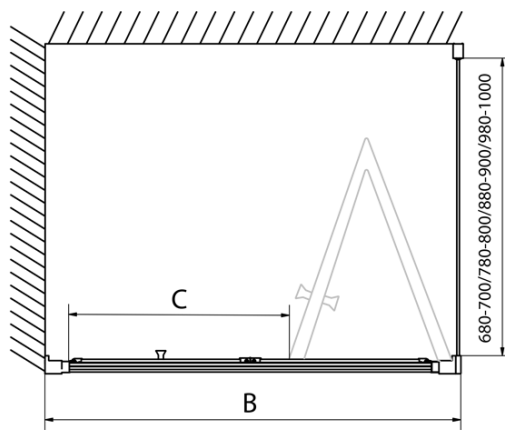

### Size

Width: 700 mm

Height: 1900 mm

Depth: 900 mm

### Properties

Profile colour: Chrome - polished aluminum

Shape: Rectangular shower enclosures

Type of opening: Folding door

Opening direction: Versatile

Opening width: 390 mm

Glass colour: TRANSPARENT glass

Glass thickness: 6 mm

Properties: Framed design

Weight / Piece: 50.0 kg

Packaging: 2 Piece

Warranty: 2 years

EASY Rectangular screen 700x900mm, folding doors, L/R variant, clear glass

Technical sheet

Type	EL1970	EL1980	EL1990	EL1910
B	686~726	786~826	886~926	986~1026
C	390	480	550	625