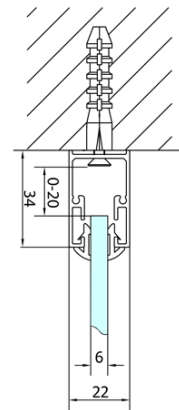

### Size

Width: 700 mm

Height: 1900 mm

Depth: 900 mm

### Properties

Profile colour: Chrome - polished aluminum

Shape: Rectangular shower enclosures

Type of opening: Folding door

Opening direction: Versatile

Opening width: 390 mm

Glass colour: TRANSPARENT glass

Glass thickness: 6 mm

Properties: Framed design

Weight / Piece: 50.0 kg

Packaging: 2 Piece

Warranty: 2 years

EASY Rectangular screen 700x900mm, folding doors, L/R variant, clear glass

Technical sheet

Type	EL1970	EL1980	EL1990	EL1910
B	686~726	786~826	886~926	986~1026
C	390	480	550	625