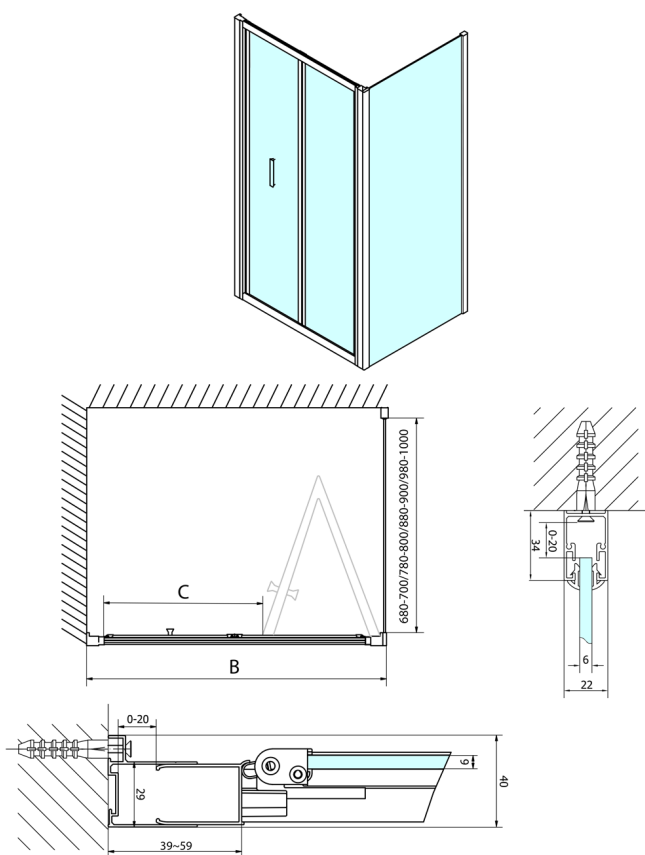

EASY Rectangular screen 700x900mm, folding doors, L/R variant, clear glass

Order code: EL1970EL3315

Size

Width: 700 mm
 Height: 1900 mm
 Depth: 900 mm

Properties

Warranty: 2 years

Technical sheet

Type	EL1970	EL1980	EL1990	EL1910
B	686-726	786-826	886-926	986-1026
C	390	480	550	625