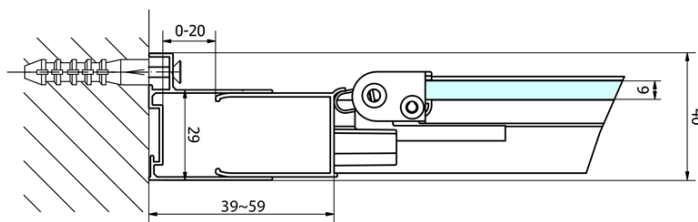

EASY Rectangular screen 700x800mm, folding doors, L/R variant, clear glass

Order code: EL1970EL3215

Basic information

Brand: Polysan
Series: EASY

Size

Width: 700 mm
Height: 1900 mm
Depth: 800 mm

Properties

Profile colour: Chrome - polished aluminum
Shape: Rectangular shower enclosures
Type of opening: Folding door
Opening direction: Versatile
Opening width: 390 mm
Glass colour: TRANSPARENT glass
Glass thickness: 6 mm
Properties: Framed design
Weight / Piece: 47.0 kg
Packaging: 2 Piece
Warranty: 2 years

EASY Rectangular screen 700x800mm, folding doors, L/R variant, clear glass

Technical sheet

Type	EL1970	EL1980	EL1990	EL1910
B	686~726	786~826	886~926	986~1026
C	390	480	550	625