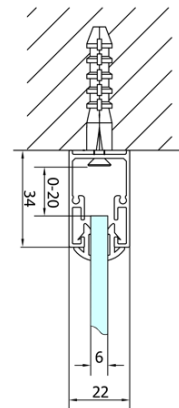

EASY Rectangular screen 700x800mm, folding doors, L/R variant, clear glass

Order code: EL1970EL3215

Basic information

Brand: Polysan
Series: EASY

Size

Width: 700 mm
Height: 1900 mm
Depth: 800 mm

Properties

Profile colour: Chrome - polished aluminum
Shape: Rectangular shower enclosures
Type of opening: Folding door
Opening direction: Versatile
Opening width: 390 mm
Glass colour: TRANSPARENT glass
Glass thickness: 6 mm
Properties: Framed design
Weight / Piece: 47.0 kg
Packaging: 2 Piece
Warranty: 2 years

EASY Rectangular screen 700x800mm, folding doors, L/R variant, clear glass

Technical sheet

Type	EL1970	EL1980	EL1990	EL1910
B	686~726	786~826	886~926	986~1026
C	390	480	550	625