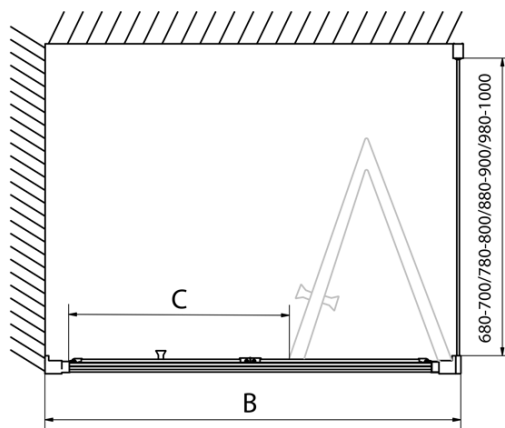

EASY Rectangular screen 700x800mm, folding doors, L/R variant, clear glass

Order code: EL1970EL3215

Basic information

Brand: Polysan
Series: EASY

Size

Width: 700 mm
Height: 1900 mm
Depth: 800 mm

Properties

Profile colour: Chrome - polished aluminum
Shape: Rectangular shower enclosures
Type of opening: Folding door
Opening direction: Versatile
Opening width: 390 mm
Glass colour: TRANSPARENT glass
Glass thickness: 6 mm
Properties: Framed design
Weight / Piece: 47.0 kg
Packaging: 2 Piece
Warranty: 2 years

EASY Rectangular screen 700x800mm, folding doors, L/R variant, clear glass

Technical sheet

Type	EL1970	EL1980	EL1990	EL1910
B	686~726	786~826	886~926	986~1026
C	390	480	550	625