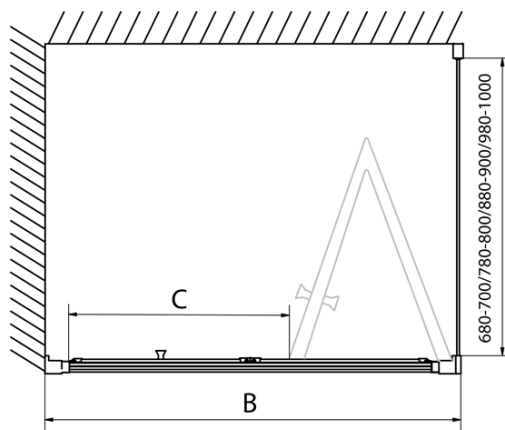

Depth: 800 mm

Properties

Profile colour: Chrome - polished aluminum

Shape: Rectangular shower enclosures

Type of opening: Folding door

Opening direction: Versatile

Opening width: 390 mm

Glass colour: TRANSPARENT glass

Glass thickness: 6 mm

Properties: Framed design

Weight / Piece: 47.0 kg

Packaging: 2 Piece

Warranty: 2 years

EASY Rectangular screen 700x800mm, folding doors, L/R variant, clear glass

Technical sheet

Type	EL1970	EL1980	EL1990	EL1910
B	686~726	786~826	886~926	986~1026
C	390	480	550	625