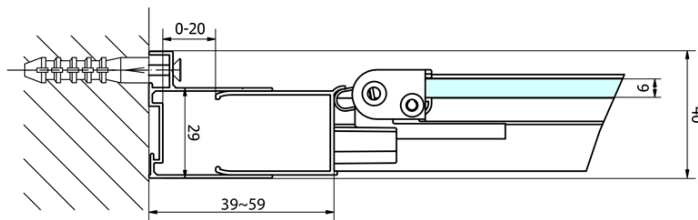

Depth: 800 mm

Properties

Profile colour: Chrome - polished aluminum

Shape: Rectangular shower enclosures

Type of opening: Folding door

Opening direction: Versatile

Opening width: 390 mm

Glass colour: TRANSPARENT glass

Glass thickness: 6 mm

Properties: Framed design

Weight / Piece: 47.0 kg

Packaging: 2 Piece

Warranty: 2 years

EASY Rectangular screen 700x800mm, folding doors, L/R variant, clear glass

Technical sheet

Type	EL1970	EL1980	EL1990	EL1910
B	686~726	786~826	886~926	986~1026
C	390	480	550	625