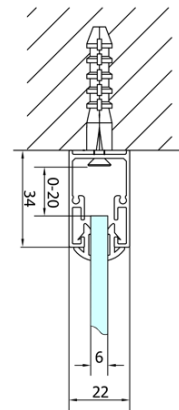

Depth: 800 mm

Properties

Profile colour: Chrome - polished aluminum

Shape: Rectangular shower enclosures

Type of opening: Folding door

Opening direction: Versatile

Opening width: 390 mm

Glass colour: TRANSPARENT glass

Glass thickness: 6 mm

Properties: Framed design

Weight / Piece: 47.0 kg

Packaging: 2 Piece

Warranty: 2 years

EASY Rectangular screen 700x800mm, folding doors, L/R variant, clear glass

Technical sheet

Type	EL1970	EL1980	EL1990	EL1910
B	686~726	786~826	886~926	986~1026
C	390	480	550	625