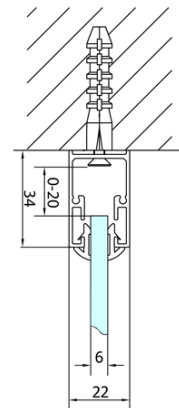

Depth: 800 mm

Properties

Profile colour: Chrome - polished aluminum

Shape: Rectangular shower enclosures

Type of opening: Folding door

Opening direction: Versatile

Opening width: 390 mm

Glass colour: TRANSPARENT glass

Glass thickness: 6 mm

Properties: Framed design

Weight / Piece: 47.0 kg

Packaging: 2 Piece

Warranty: 2 years

EASY Rectangular screen 700x800mm, folding doors, L/R variant, clear glass

Technical sheet

Type	EL1970	EL1980	EL1990	EL1910
B	686~726	786~826	886~926	986~1026
C	390	480	550	625