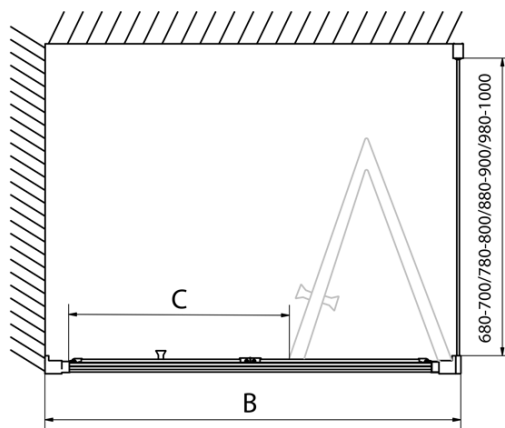

Depth: 800 mm

Properties

Profile colour: Chrome - polished aluminum

Shape: Rectangular shower enclosures

Type of opening: Folding door

Opening direction: Versatile

Opening width: 390 mm

Glass colour: TRANSPARENT glass

Glass thickness: 6 mm

Properties: Framed design

Weight / Piece: 47.0 kg

Packaging: 2 Piece

Warranty: 2 years

EASY Rectangular screen 700x800mm, folding doors, L/R variant, clear glass

Technical sheet

Type	EL1970	EL1980	EL1990	EL1910
B	686~726	786~826	886~926	986~1026
C	390	480	550	625