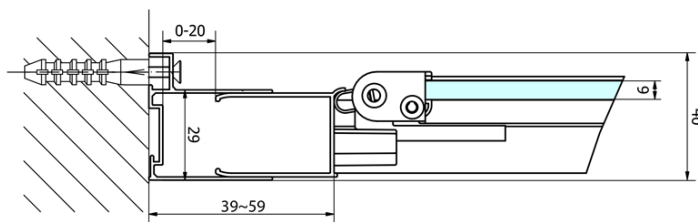

Depth: 800 mm

Properties

Profile colour: Chrome - polished aluminum

Shape: Rectangular shower enclosures

Type of opening: Folding door

Opening direction: Versatile

Opening width: 390 mm

Glass colour: TRANSPARENT glass

Glass thickness: 6 mm

Properties: Framed design

Weight / Piece: 47.0 kg

Packaging: 2 Piece

Warranty: 2 years

EASY Rectangular screen 700x800mm, folding doors, L/R variant, clear glass

Technical sheet

Type	EL1970	EL1980	EL1990	EL1910
B	686~726	786~826	886~926	986~1026
C	390	480	550	625