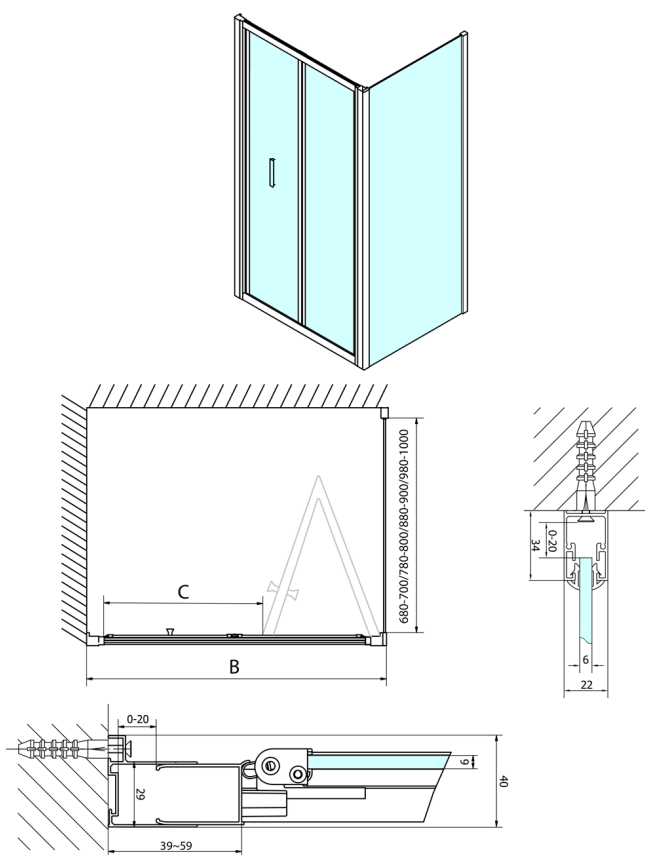

EASY Rectangular screen 700x800mm, folding doors, L/R variant, clear glass

Order code: EL1970EL3215

Size

Width: 700 mm
 Height: 1900 mm
 Depth: 800 mm

Properties

Warranty: 2 years

Technical sheet

Type	EL1970	EL1980	EL1990	EL1910
B	686-726	786-826	886-926	986-1026
C	390	480	550	625