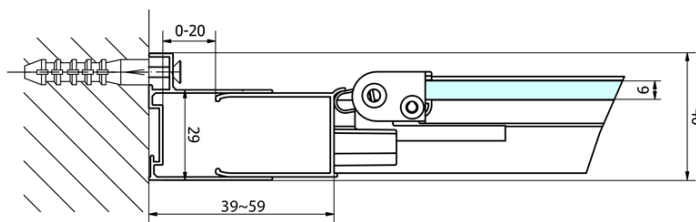

EASY Square Shower Enclosure 700x700mm, folding doors, L/R variant, clear glass

Order code: EL1970EL3115

Basic information

Brand: Polysan

Series: EASY

Size

Width: 700 mm

Height: 1900 mm

Depth: 700 mm

Properties

Profile colour: Chrome - polished aluminum

Shape: Square shower enclosures

Type of opening: Folding door

Opening direction: Versatile

Opening width: 390 mm

Glass colour: TRANSPARENT glass

Glass thickness: 6 mm

Properties: Framed design

Weight / Piece: 44.0 kg

Packaging: 2 Piece

Warranty: 2 years

EASY Square Shower Enclosure 700x700mm, folding doors, L/R variant, clear glass

Technical sheet

Type	EL1970	EL1980	EL1990	EL1910
B	686~726	786~826	886~926	986~1026
C	390	480	550	625