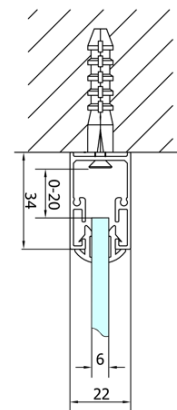

EASY Square Shower Enclosure 700x700mm, folding doors, L/R variant, clear glass

Order code: EL1970EL3115

Basic information

Brand: Polysan

Series: EASY

Size

Width: 700 mm

Height: 1900 mm

Depth: 700 mm

Properties

Profile colour: Chrome - polished aluminum

Shape: Square shower enclosures

Type of opening: Folding door

Opening direction: Versatile

Opening width: 390 mm

Glass colour: TRANSPARENT glass

Glass thickness: 6 mm

Properties: Framed design

Weight / Piece: 44.0 kg

Packaging: 2 Piece

Warranty: 2 years

EASY Square Shower Enclosure 700x700mm, folding doors, L/R variant, clear glass

Technical sheet

Type	EL1970	EL1980	EL1990	EL1910
B	686~726	786~826	886~926	986~1026
C	390	480	550	625