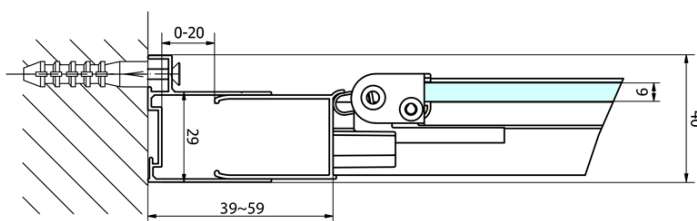

EASY Square Shower Enclosure 700x700mm, folding doors, L/R variant, clear glass

Order code: EL1970EL3115

Basic information

Brand: Polysan
Series: EASY

Size

Width: 700 mm
Height: 1900 mm
Depth: 700 mm

Properties

Profile colour: Chrome - polished aluminum
Shape: Square shower enclosures
Type of opening: Folding door
Opening direction: Versatile
Opening width: 390 mm
Glass colour: TRANSPARENT glass
Glass thickness: 6 mm
Properties: Framed design
Weight / Piece: 44.0 kg
Packaging: 2 Piece
Warranty: 2 years

EASY Square Shower Enclosure 700x700mm, folding doors, L/R variant, clear glass

Technical sheet

Type	EL1970	EL1980	EL1990	EL1910
B	686~726	786~826	886~926	986~1026
C	390	480	550	625