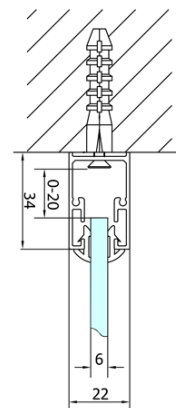

EASY Square Shower Enclosure 700x700mm, folding doors, L/R variant, clear glass

Order code: EL1970EL3115

Basic information

Brand: Polysan
Series: EASY

Size

Width: 700 mm
Height: 1900 mm
Depth: 700 mm

Properties

Profile colour: Chrome - polished aluminum
Shape: Square shower enclosures
Type of opening: Folding door
Opening direction: Versatile
Opening width: 390 mm
Glass colour: TRANSPARENT glass
Glass thickness: 6 mm
Properties: Framed design
Weight / Piece: 44.0 kg
Packaging: 2 Piece
Warranty: 2 years

EASY Square Shower Enclosure 700x700mm, folding doors, L/R variant, clear glass

Technical sheet

Type	EL1970	EL1980	EL1990	EL1910
B	686~726	786~826	886~926	986~1026
C	390	480	550	625