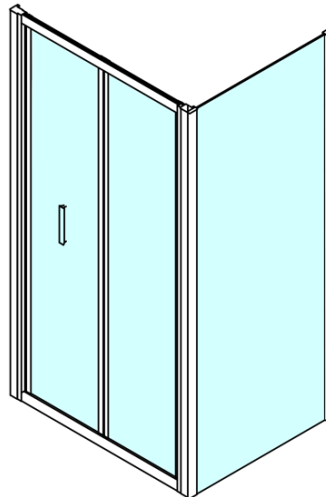

EASY Square Shower Enclosure 700x700mm, folding doors, L/R variant, clear glass

Order code: EL1970EL3115

Basic information

Brand: Polysan
Series: EASY

Size

Width: 700 mm
Height: 1900 mm
Depth: 700 mm

Properties

Profile colour: Chrome - polished aluminum
Shape: Square shower enclosures
Type of opening: Folding door
Opening direction: Versatile
Opening width: 390 mm
Glass colour: TRANSPARENT glass
Glass thickness: 6 mm
Properties: Framed design
Weight / Piece: 44.0 kg
Packaging: 2 Piece
Warranty: 2 years

EASY Square Shower Enclosure 700x700mm, folding doors, L/R variant, clear glass

Technical sheet

Type	EL1970	EL1980	EL1990	EL1910
B	686~726	786~826	886~926	986~1026
C	390	480	550	625