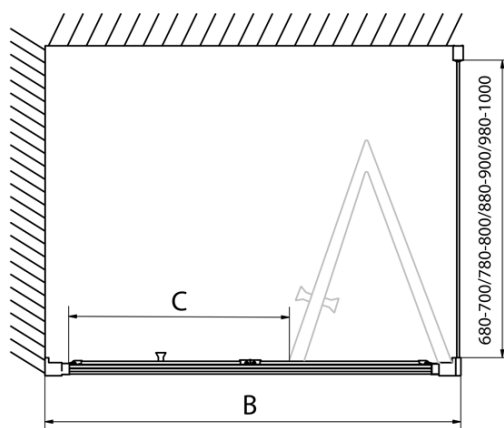

EASY Square Shower Enclosure 700x700mm, folding doors, L/R variant, clear glass

Order code: EL1970EL3115

Basic information

Brand: Polysan
Series: EASY

Size

Width: 700 mm
Height: 1900 mm
Depth: 700 mm

Properties

Profile colour: Chrome - polished aluminum
Shape: Square shower enclosures
Type of opening: Folding door
Opening direction: Versatile
Opening width: 390 mm
Glass colour: TRANSPARENT glass
Glass thickness: 6 mm
Properties: Framed design
Weight / Piece: 44.0 kg
Packaging: 2 Piece
Warranty: 2 years

EASY Square Shower Enclosure 700x700mm, folding doors, L/R variant, clear glass

Technical sheet

Type	EL1970	EL1980	EL1990	EL1910
B	686~726	786~826	886~926	986~1026
C	390	480	550	625