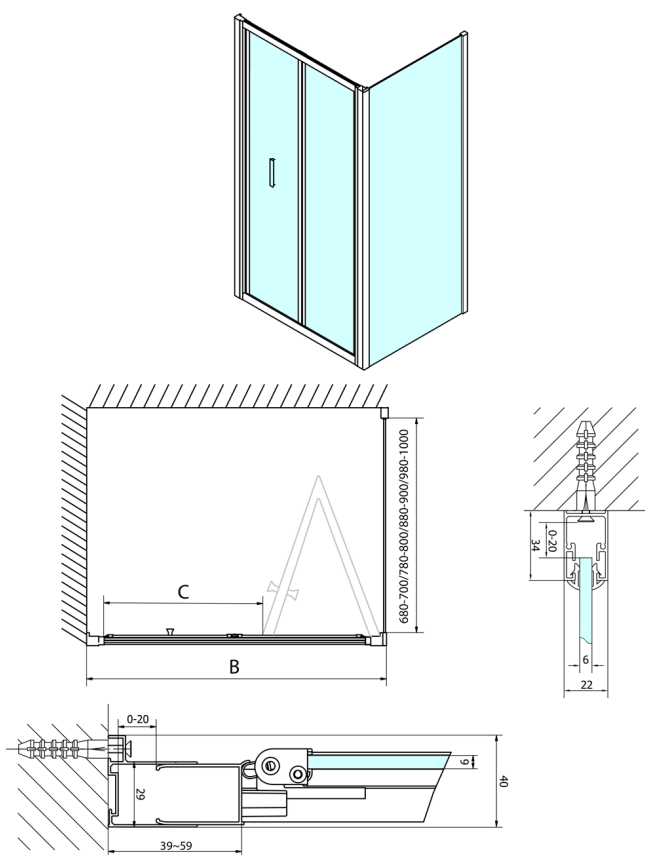

EASY Square Shower Enclosure 700x700mm, folding doors, L/R variant, clear glass

Order code: EL1970EL3115

Size

Width: 700 mm
 Height: 1900 mm
 Depth: 700 mm

Properties

Warranty: 2 years

Technical sheet

Type	EL1970	EL1980	EL1990	EL1910
B	686-726	786-826	886-926	986-1026
C	390	480	550	625