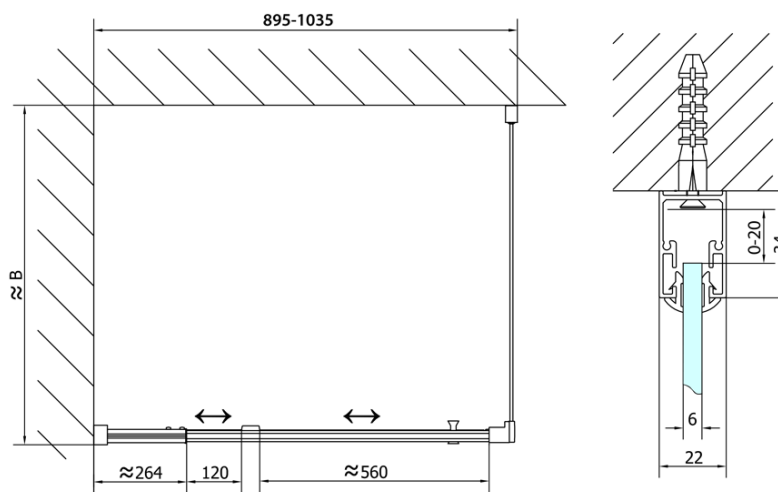

EASY Rectangular/Square screen pivot doors 900-1000x1000mm L/R variant,brick glass

Order code: EL1738EL3438

Basic information

Brand: Polysan
Series: EASY

Size

Width: 1000 mm
Height: 1900 mm
Depth: 1000 mm

Properties

Profile colour: Chrome - polished aluminum
Shape: Rectangular shower enclosures
Type of opening: Single pivot door
Opening direction: Versatile
Opening width: 560 mm
Glass colour: BRICK glass
Glass thickness: 6 mm
Properties: Framed design
Weight / Piece: 62.0 kg
Packaging: 2 Piece
Warranty: 2 years

EASY Rectangular/Square screen pivot doors 900-1000x1000mm L/R variant, brick glass

Technical sheet

	B
EL1738-EL3138	680-700
EL1738-EL3238	780-800
EL1738-EL3338	880-900
EL1738-EL3438	980-1000