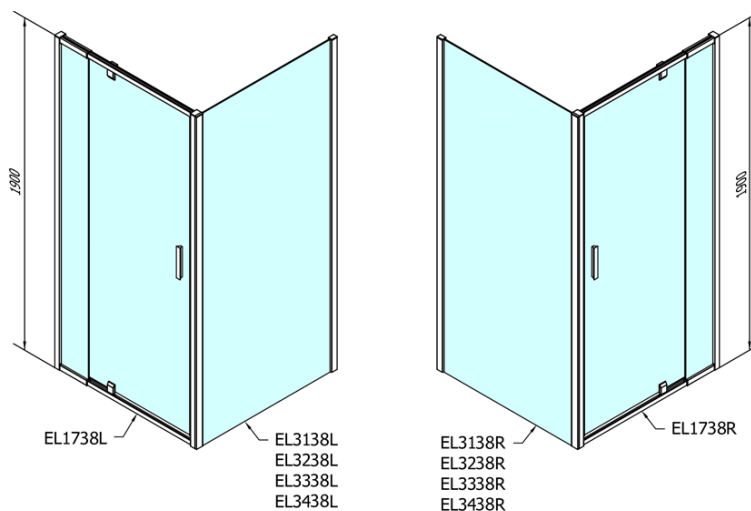

EASY Rectangular/Square screen pivot doors 900-1000x1000mm L/R variant,brick glass

Order code: EL1738EL3438

Basic information

Brand: Polysan

Series: EASY

Size

Width: 1000 mm

Height: 1900 mm

Depth: 1000 mm

Properties

Profile colour: Chrome - polished aluminum

Shape: Rectangular shower enclosures

Type of opening: Single pivot door

Opening direction: Versatile

Opening width: 560 mm

Glass colour: BRICK glass

Glass thickness: 6 mm

Properties: Framed design

Weight / Piece: 62.0 kg

Packaging: 2 Piece

Warranty: 2 years

EASY Rectangular/Square screen pivot doors 900-1000x1000mm L/R variant, brick glass

Technical sheet

	B
EL1738-EL3138	680-700
EL1738-EL3238	780-800
EL1738-EL3338	880-900
EL1738-EL3438	980-1000