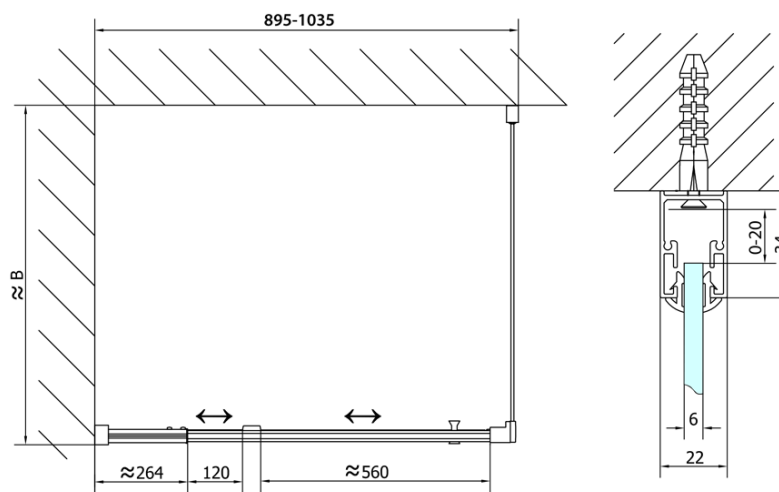

EASY Rectangular/Square screen pivot doors 900-1000x1000mm L/R variant,brick glass

Order code: EL1738EL3438

Basic information

Brand: Polysan

Series: EASY

Size

Width: 1000 mm

Height: 1900 mm

Depth: 1000 mm

Properties

Profile colour: Chrome - polished aluminum

Shape: Rectangular shower enclosures

Type of opening: Single pivot door

Opening direction: Versatile

Opening width: 560 mm

Glass colour: BRICK glass

Glass thickness: 6 mm

Properties: Framed design

Weight / Piece: 62.0 kg

Packaging: 2 Piece

Warranty: 2 years

EASY Rectangular/Square screen pivot doors 900-1000x1000mm L/R variant, brick glass

Technical sheet

	B
EL1738-EL3138	680-700
EL1738-EL3238	780-800
EL1738-EL3338	880-900
EL1738-EL3438	980-1000