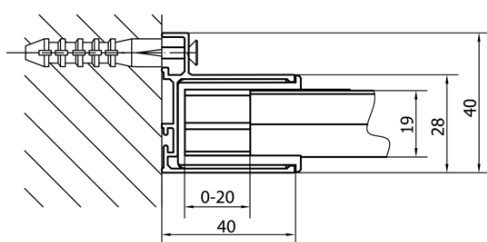

EASY Rectangular/Square screen pivot doors 900-1000x1000mm L/R variant,brick glass

Order code: EL1738EL3438

Basic information

Brand: Polysan

Series: EASY

Size

Width: 1000 mm

Height: 1900 mm

Depth: 1000 mm

Properties

Profile colour: Chrome - polished aluminum

Shape: Rectangular shower enclosures

Type of opening: Single pivot door

Opening direction: Versatile

Opening width: 560 mm

Glass colour: BRICK glass

Glass thickness: 6 mm

Properties: Framed design

Weight / Piece: 62.0 kg

Packaging: 2 Piece

Warranty: 2 years

EASY Rectangular/Square screen pivot doors 900-1000x1000mm L/R variant, brick glass

Technical sheet

	B
EL1738-EL3138	680-700
EL1738-EL3238	780-800
EL1738-EL3338	880-900
EL1738-EL3438	980-1000