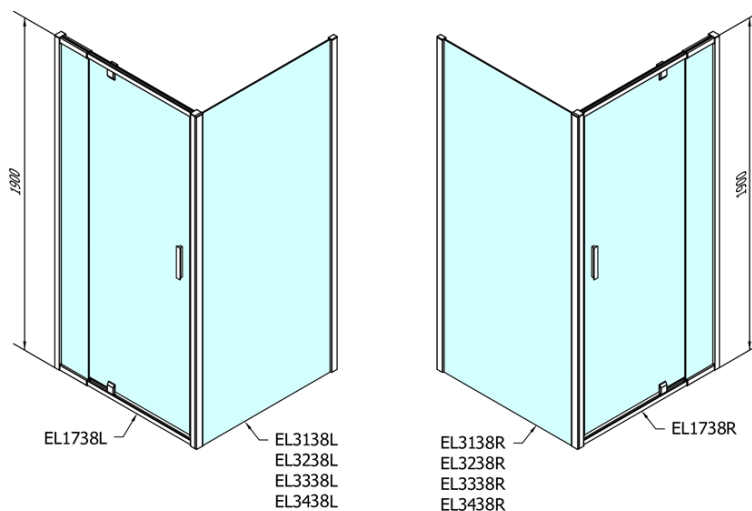

EASY Rectangular/Square screen pivot doors 900-1000x1000mm L/R variant,brick glass

Order code: EL1738EL3438

Basic information

Brand: Polysan
Series: EASY

Size

Width: 1000 mm
Height: 1900 mm
Depth: 1000 mm

Properties

Profile colour: Chrome - polished aluminum
Shape: Rectangular shower enclosures
Type of opening: Single pivot door
Opening direction: Versatile
Opening width: 560 mm
Glass colour: BRICK glass
Glass thickness: 6 mm
Properties: Framed design
Weight / Piece: 62.0 kg
Packaging: 2 Piece
Warranty: 2 years

EASY Rectangular/Square screen pivot doors 900-1000x1000mm L/R variant, brick glass

Technical sheet

	B
EL1738-EL3138	680-700
EL1738-EL3238	780-800
EL1738-EL3338	880-900
EL1738-EL3438	980-1000