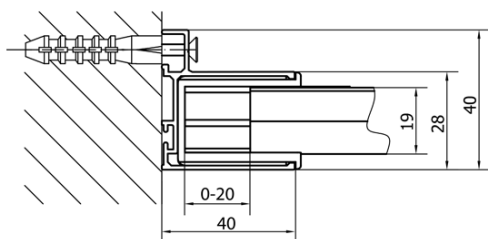

EASY Rectangular/Square screen pivot doors 900-1000x1000mm L/R variant,brick glass

Order code: EL1738EL3438

Basic information

Brand: Polysan
Series: EASY

Size

Width: 1000 mm
Height: 1900 mm
Depth: 1000 mm

Properties

Profile colour: Chrome - polished aluminum
Shape: Rectangular shower enclosures
Type of opening: Single pivot door
Opening direction: Versatile
Opening width: 560 mm
Glass colour: BRICK glass
Glass thickness: 6 mm
Properties: Framed design
Weight / Piece: 62.0 kg
Packaging: 2 Piece
Warranty: 2 years

EASY Rectangular/Square screen pivot doors 900-1000x1000mm L/R variant, brick glass

Technical sheet

	B
EL1738-EL3138	680-700
EL1738-EL3238	780-800
EL1738-EL3338	880-900
EL1738-EL3438	980-1000