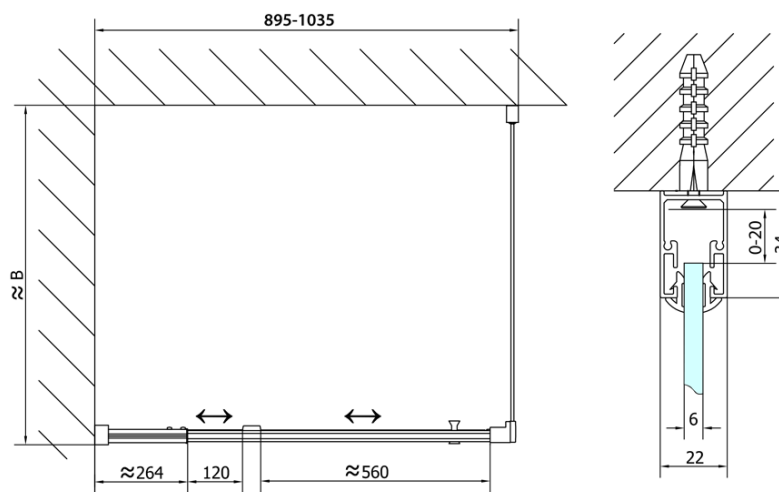

EASY Rectangular/Square screen pivot doors 900-1000x1000mm L/R variant,brick glass

Order code: EL1738EL3438

Basic information

Brand: Polysan
Series: EASY

Size

Width: 1000 mm
Height: 1900 mm
Depth: 1000 mm

Properties

Profile colour: Chrome - polished aluminum
Shape: Rectangular shower enclosures
Type of opening: Single pivot door
Opening direction: Versatile
Opening width: 560 mm
Glass colour: BRICK glass
Glass thickness: 6 mm
Properties: Framed design
Weight / Piece: 62.0 kg
Packaging: 2 Piece
Warranty: 2 years

EASY Rectangular/Square screen pivot doors 900-1000x1000mm L/R variant, brick glass

Technical sheet

	B
EL1738-EL3138	680-700
EL1738-EL3238	780-800
EL1738-EL3338	880-900
EL1738-EL3438	980-1000