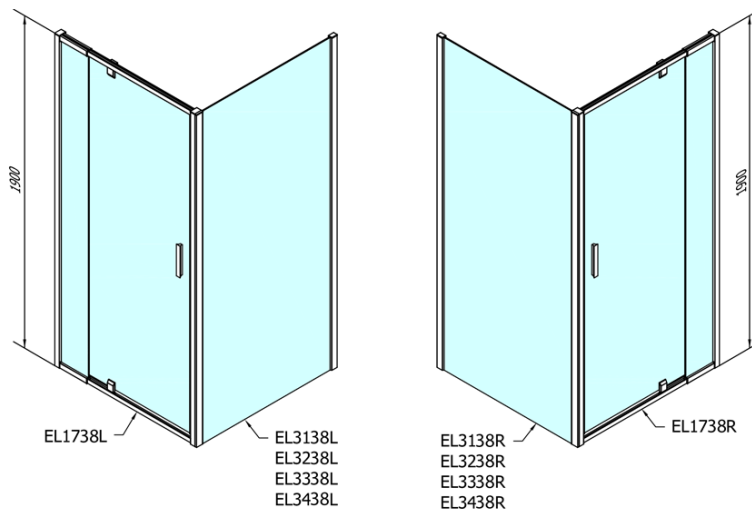

EASY Rectangular/square screen pivot doors 900-1000x900mm L/R variant,brick glass

Order code: EL1738EL3338

Basic information

Brand: Polysan
Series: EASY

Size

Width: 1000 mm
Height: 1900 mm
Depth: 900 mm

Properties

Profile colour: Chrome - polished aluminum
Shape: Rectangular shower enclosures
Type of opening: Single pivot door
Opening direction: Versatile
Opening width: 560 mm
Glass colour: BRICK glass
Glass thickness: 6 mm
Properties: Framed design
Weight / Piece: 59.0 kg
Packaging: 2 Piece
Warranty: 2 years

EASY Rectangular/square screen pivot doors 900-1000x900mm L/R variant, brick glass

Technical sheet

	B
EL1738-EL3138	680-700
EL1738-EL3238	780-800
EL1738-EL3338	880-900
EL1738-EL3438	980-1000