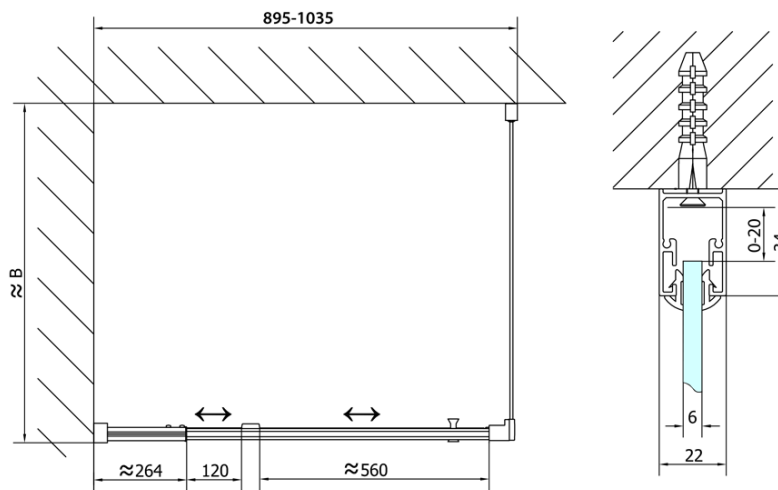

EASY Rectangular/square screen pivot doors 900-1000x900mm L/R variant,brick glass

Order code: EL1738EL3338

Basic information

Brand: Polysan
Series: EASY

Size

Width: 1000 mm
Height: 1900 mm
Depth: 900 mm

Properties

Profile colour: Chrome - polished aluminum
Shape: Rectangular shower enclosures
Type of opening: Single pivot door
Opening direction: Versatile
Opening width: 560 mm
Glass colour: BRICK glass
Glass thickness: 6 mm
Properties: Framed design
Weight / Piece: 59.0 kg
Packaging: 2 Piece
Warranty: 2 years

EASY Rectangular/square screen pivot doors 900-1000x900mm L/R variant, brick glass

Technical sheet

	B
EL1738-EL3138	680-700
EL1738-EL3238	780-800
EL1738-EL3338	880-900
EL1738-EL3438	980-1000