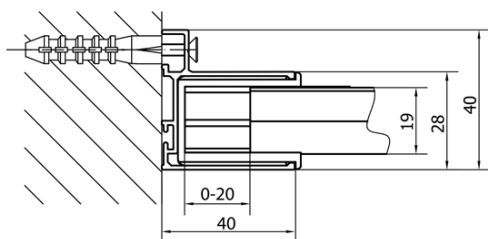

EASY Rectangular/square screen pivot doors 900-1000x900mm L/R variant,brick glass

Order code: EL1738EL3338

Basic information

Brand: Polysan
Series: EASY

Size

Width: 1000 mm
Height: 1900 mm
Depth: 900 mm

Properties

Profile colour: Chrome - polished aluminum
Shape: Rectangular shower enclosures
Type of opening: Single pivot door
Opening direction: Versatile
Opening width: 560 mm
Glass colour: BRICK glass
Glass thickness: 6 mm
Properties: Framed design
Weight / Piece: 59.0 kg
Packaging: 2 Piece
Warranty: 2 years

EASY Rectangular/square screen pivot doors 900-1000x900mm L/R variant, brick glass

Technical sheet

	B
EL1738-EL3138	680-700
EL1738-EL3238	780-800
EL1738-EL3338	880-900
EL1738-EL3438	980-1000