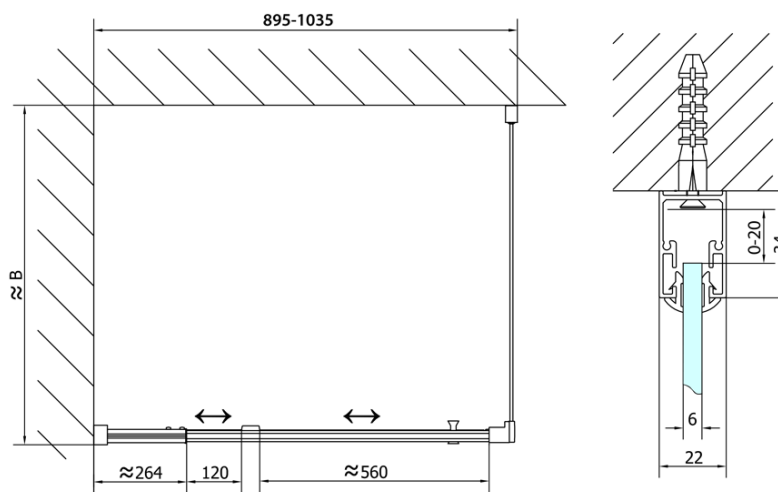

### Size

**Width:** 1000 mm  
**Height:** 1900 mm  
**Depth:** 800 mm

### Properties

**Profile colour:** Chrome - polished aluminum  
**Shape:** Rectangular shower enclosures  
**Type of opening:** Single pivot door  
**Opening direction:** Versatile  
**Opening width:** 560 mm  
**Glass colour:** BRICK glass  
**Glass thickness:** 6 mm  
**Properties:** Framed design  
**Weight / Piece:** 56.0 kg  
**Packaging:** 2 Piece  
**Warranty:** 2 years

# EASY Rectangular screen pivot doors 900-1000x800mm L/R variant, brick glass

## Technical sheet

	B
EL1738-EL3138	680-700
EL1738-EL3238	780-800
EL1738-EL3338	880-900
EL1738-EL3438	980-1000