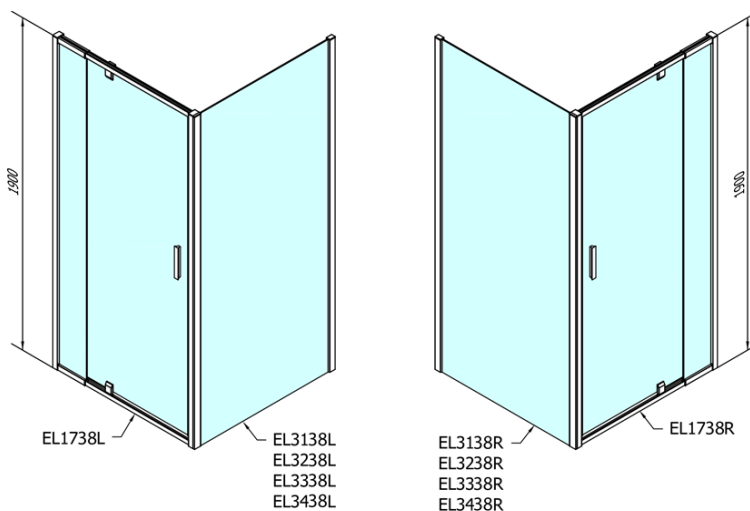

### Size

**Width:** 1000 mm  
**Height:** 1900 mm  
**Depth:** 800 mm

### Properties

**Profile colour:** Chrome - polished aluminum  
**Shape:** Rectangular shower enclosures  
**Type of opening:** Single pivot door  
**Opening direction:** Versatile  
**Opening width:** 560 mm  
**Glass colour:** BRICK glass  
**Glass thickness:** 6 mm  
**Properties:** Framed design  
**Weight / Piece:** 56.0 kg  
**Packaging:** 2 Piece  
**Warranty:** 2 years

# EASY Rectangular screen pivot doors 900-1000x800mm L/R variant, brick glass

## Technical sheet

	B
EL1738-EL3138	680-700
EL1738-EL3238	780-800
EL1738-EL3338	880-900
EL1738-EL3438	980-1000