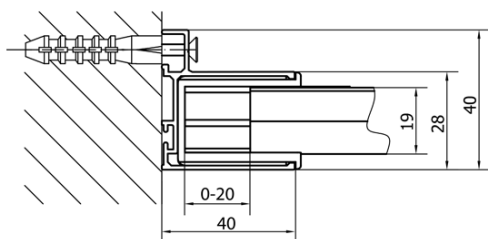

EASY Rectangular screen pivot doors 900- 1000x800mm L/R variant,brick glass

Order code: EL1738EL3238

Basic information

Brand: Polysan
Series: EASY

Size

Width: 1000 mm
Height: 1900 mm
Depth: 800 mm

Properties

Profile colour: Chrome - polished aluminum
Shape: Rectangular shower enclosures
Type of opening: Single pivot door
Opening direction: Versatile
Opening width: 560 mm
Glass colour: BRICK glass
Glass thickness: 6 mm
Properties: Framed design
Weight / Piece: 56.0 kg
Packaging: 2 Piece
Warranty: 2 years

EASY Rectangular screen pivot doors 900-1000x800mm L/R variant, brick glass

Technical sheet

	B
EL1738-EL3138	680-700
EL1738-EL3238	780-800
EL1738-EL3338	880-900
EL1738-EL3438	980-1000