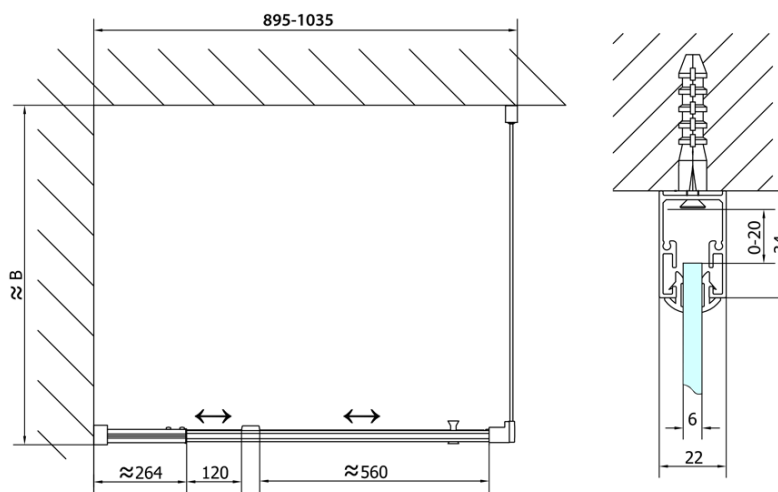

EASY Rectangular screen pivot doors 900- 1000x800mm L/R variant,brick glass

Order code: EL1738EL3238

Basic information

Brand: Polysan
Series: EASY

Size

Width: 1000 mm
Height: 1900 mm
Depth: 800 mm

Properties

Profile colour: Chrome - polished aluminum
Shape: Rectangular shower enclosures
Type of opening: Single pivot door
Opening direction: Versatile
Opening width: 560 mm
Glass colour: BRICK glass
Glass thickness: 6 mm
Properties: Framed design
Weight / Piece: 56.0 kg
Packaging: 2 Piece
Warranty: 2 years

EASY Rectangular screen pivot doors 900-1000x800mm L/R variant, brick glass

Technical sheet

	B
EL1738-EL3138	680-700
EL1738-EL3238	780-800
EL1738-EL3338	880-900
EL1738-EL3438	980-1000