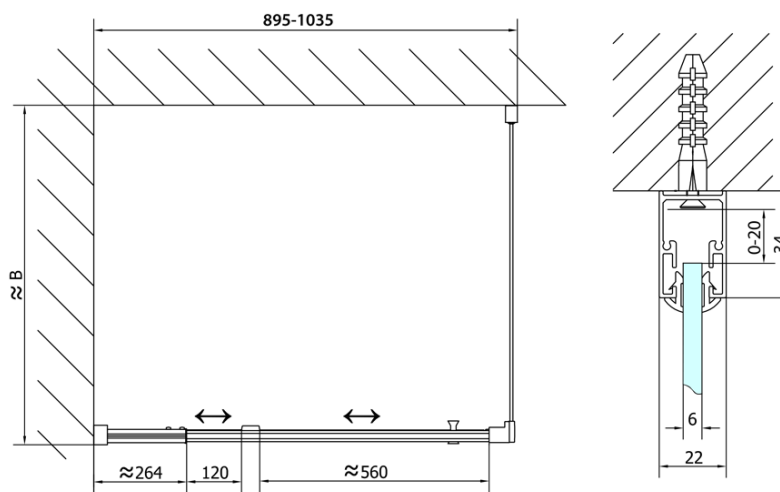

EASY Rectangular screen pivot doors 900-1000x800mm L/R variant, brick glass

Order code: EL1738EL3238

Basic information

Brand: Polysan
Series: EASY

Size

Width: 1000 mm
Height: 1900 mm
Depth: 800 mm

Properties

Profile colour: Chrome - polished aluminum
Shape: Rectangular shower enclosures
Type of opening: Single pivot door
Opening direction: Versatile
Opening width: 560 mm
Glass colour: BRICK glass
Glass thickness: 6 mm
Properties: Framed design
Weight / Piece: 56.0 kg
Packaging: 2 Piece
Warranty: 2 years

EASY Rectangular screen pivot doors 900-1000x800mm L/R variant, brick glass

Technical sheet

	B
EL1738-EL3138	680-700
EL1738-EL3238	780-800
EL1738-EL3338	880-900
EL1738-EL3438	980-1000