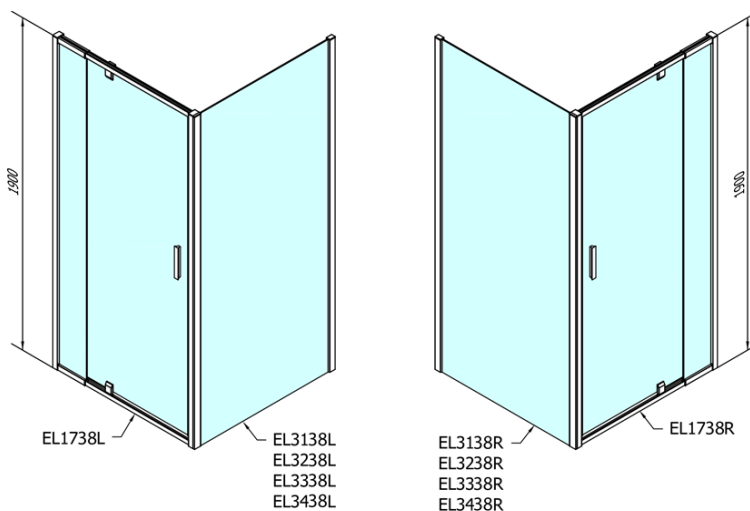

EASY Rectangular screen pivot doors 900-1000x800mm L/R variant, brick glass

Order code: EL1738EL3238

Basic information

Brand: Polysan
Series: EASY

Size

Width: 1000 mm
Height: 1900 mm
Depth: 800 mm

Properties

Profile colour: Chrome - polished aluminum
Shape: Rectangular shower enclosures
Type of opening: Single pivot door
Opening direction: Versatile
Opening width: 560 mm
Glass colour: BRICK glass
Glass thickness: 6 mm
Properties: Framed design
Weight / Piece: 56.0 kg
Packaging: 2 Piece
Warranty: 2 years

EASY Rectangular screen pivot doors 900-1000x800mm L/R variant, brick glass

Technical sheet

	B
EL1738-EL3138	680-700
EL1738-EL3238	780-800
EL1738-EL3338	880-900
EL1738-EL3438	980-1000