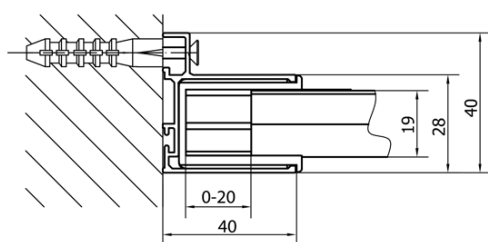

EASY Rectangular screen pivot doors 900- 1000x800mm L/R variant,brick glass

Order code: EL1738EL3238

Basic information

Brand: Polysan
Series: EASY

Size

Width: 1000 mm
Height: 1900 mm
Depth: 800 mm

Properties

Profile colour: Chrome - polished aluminum
Shape: Rectangular shower enclosures
Type of opening: Single pivot door
Opening direction: Versatile
Opening width: 560 mm
Glass colour: BRICK glass
Glass thickness: 6 mm
Properties: Framed design
Weight / Piece: 56.0 kg
Packaging: 2 Piece
Warranty: 2 years

EASY Rectangular screen pivot doors 900-1000x800mm L/R variant, brick glass

Technical sheet

	B
EL1738-EL3138	680-700
EL1738-EL3238	780-800
EL1738-EL3338	880-900
EL1738-EL3438	980-1000