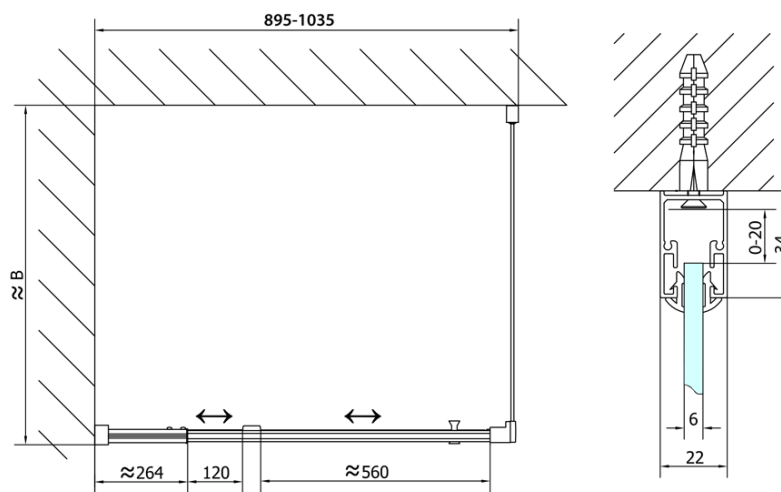

EASY Rectangular screen pivot doors 900- 1000x800mm L/R variant,brick glass

Order code: EL1738EL3238

Basic information

Brand: Polysan
Series: EASY

Size

Width: 1000 mm
Height: 1900 mm
Depth: 800 mm

Properties

Profile colour: Chrome - polished aluminum
Shape: Rectangular shower enclosures
Type of opening: Single pivot door
Opening direction: Versatile
Opening width: 560 mm
Glass colour: BRICK glass
Glass thickness: 6 mm
Properties: Framed design
Weight / Piece: 56.0 kg
Packaging: 2 Piece
Warranty: 2 years

EASY Rectangular screen pivot doors 900-1000x800mm L/R variant, brick glass

Technical sheet

	B
EL1738-EL3138	680-700
EL1738-EL3238	780-800
EL1738-EL3338	880-900
EL1738-EL3438	980-1000