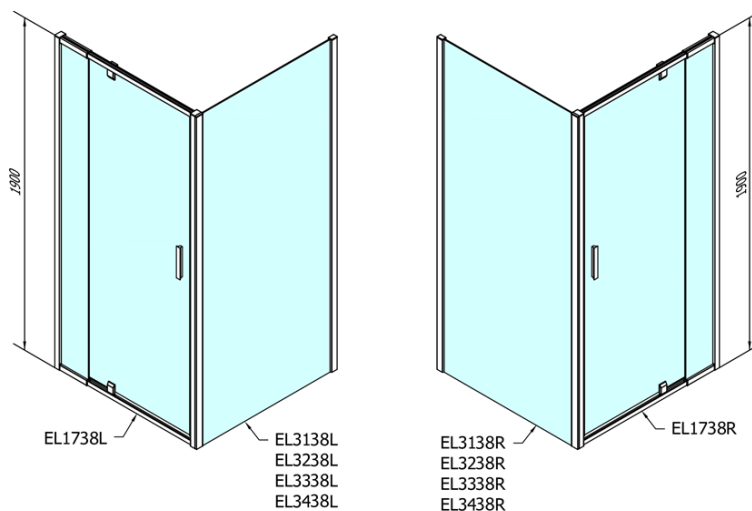

EASY Rectangular screen pivot doors 900- 1000x800mm L/R variant,brick glass

Order code: EL1738EL3238

Basic information

Brand: Polysan
Series: EASY

Size

Width: 1000 mm
Height: 1900 mm
Depth: 800 mm

Properties

Profile colour: Chrome - polished aluminum
Shape: Rectangular shower enclosures
Type of opening: Single pivot door
Opening direction: Versatile
Opening width: 560 mm
Glass colour: BRICK glass
Glass thickness: 6 mm
Properties: Framed design
Weight / Piece: 56.0 kg
Packaging: 2 Piece
Warranty: 2 years

EASY Rectangular screen pivot doors 900-1000x800mm L/R variant, brick glass

Technical sheet

	B
EL1738-EL3138	680-700
EL1738-EL3238	780-800
EL1738-EL3338	880-900
EL1738-EL3438	980-1000