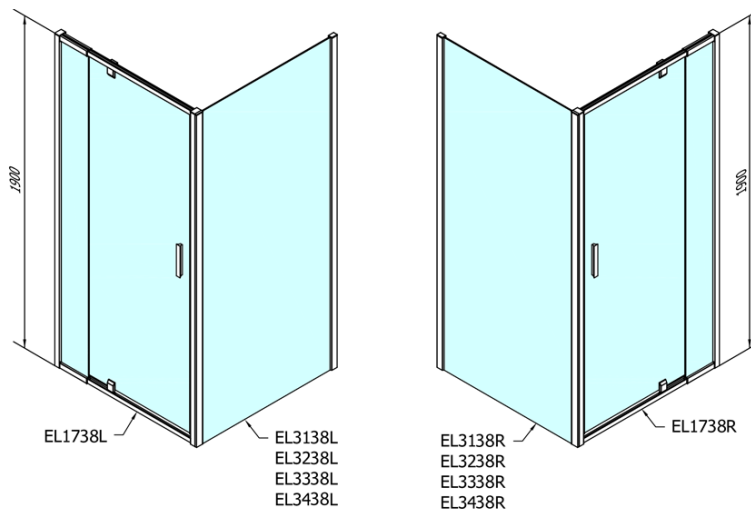

EASY Rectangular screen pivot doors 900-1000x700mm L/R variant, brick glass

Order code: EL1738EL3138

Basic information

Brand: Polysan
Series: EASY

Size

Width: 1000 mm
Height: 1900 mm
Depth: 700 mm

Properties

Profile colour: Chrome - polished aluminum
Shape: Rectangular shower enclosures
Type of opening: Single pivot door
Opening direction: Versatile
Opening width: 560 mm
Glass colour: BRICK glass
Glass thickness: 6 mm
Properties: Framed design
Weight / Piece: 53.0 kg
Packaging: 2 Piece
Warranty: 2 years

EASY Rectangular screen pivot doors 900-1000x700mm L/R variant, brick glass

Technical sheet

	B
EL1738-EL3138	680-700
EL1738-EL3238	780-800
EL1738-EL3338	880-900
EL1738-EL3438	980-1000