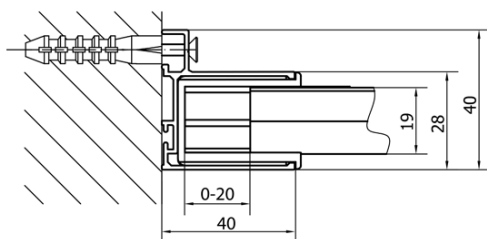

EASY Rectangular screen pivot doors 900-1000x700mm L/R variant, brick glass

Order code: EL1738EL3138

Basic information

Brand: Polysan
Series: EASY

Size

Width: 1000 mm
Height: 1900 mm
Depth: 700 mm

Properties

Profile colour: Chrome - polished aluminum
Shape: Rectangular shower enclosures
Type of opening: Single pivot door
Opening direction: Versatile
Opening width: 560 mm
Glass colour: BRICK glass
Glass thickness: 6 mm
Properties: Framed design
Weight / Piece: 53.0 kg
Packaging: 2 Piece
Warranty: 2 years

EASY Rectangular screen pivot doors 900-1000x700mm L/R variant, brick glass

Technical sheet

	B
EL1738-EL3138	680-700
EL1738-EL3238	780-800
EL1738-EL3338	880-900
EL1738-EL3438	980-1000