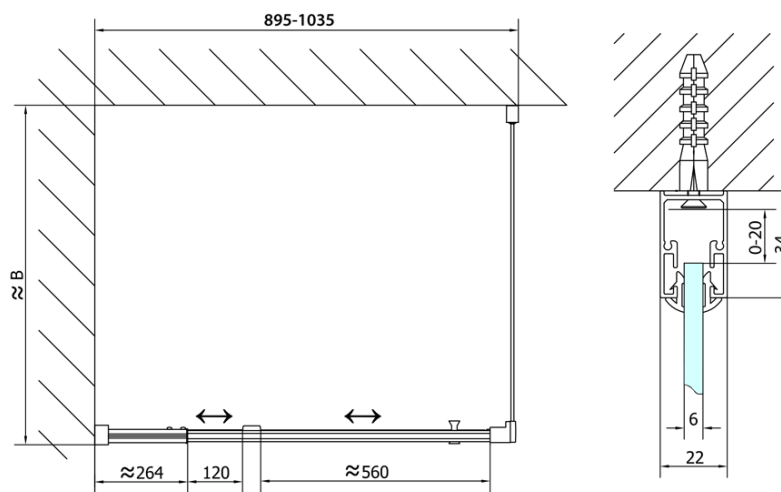

EASY Rectangular screen pivot doors 900-1000x700mm L/R variant, brick glass

Order code: EL1738EL3138

Basic information

Brand: Polysan
Series: EASY

Size

Width: 1000 mm
Height: 1900 mm
Depth: 700 mm

Properties

Profile colour: Chrome - polished aluminum
Shape: Rectangular shower enclosures
Type of opening: Single pivot door
Opening direction: Versatile
Opening width: 560 mm
Glass colour: BRICK glass
Glass thickness: 6 mm
Properties: Framed design
Weight / Piece: 53.0 kg
Packaging: 2 Piece
Warranty: 2 years

EASY Rectangular screen pivot doors 900-1000x700mm L/R variant, brick glass

Technical sheet

	B
EL1738-EL3138	680-700
EL1738-EL3238	780-800
EL1738-EL3338	880-900
EL1738-EL3438	980-1000