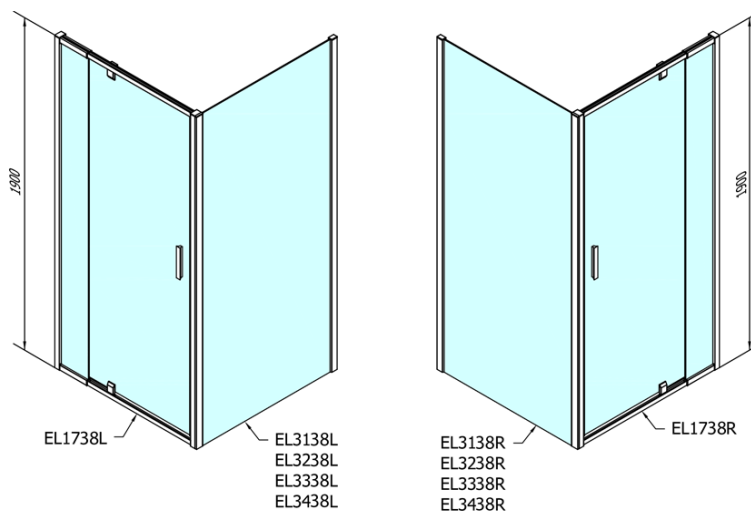

EASY Rectangular screen pivot doors 900-1000x700mm L/R variant, brick glass

Order code: EL1738EL3138

Basic information

Brand: Polysan
Series: EASY

Size

Width: 1000 mm
Height: 1900 mm
Depth: 700 mm

Properties

Profile colour: Chrome - polished aluminum
Shape: Rectangular shower enclosures
Type of opening: Single pivot door
Opening direction: Versatile
Opening width: 560 mm
Glass colour: BRICK glass
Glass thickness: 6 mm
Properties: Framed design
Weight / Piece: 53.0 kg
Packaging: 2 Piece
Warranty: 2 years

EASY Rectangular screen pivot doors 900-1000x700mm L/R variant, brick glass

Technical sheet

	B
EL1738-EL3138	680-700
EL1738-EL3238	780-800
EL1738-EL3338	880-900
EL1738-EL3438	980-1000