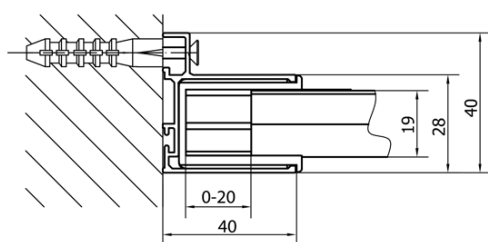

EASY Rectangular screen pivot doors 900-1000x700mm L/R variant, brick glass

Order code: EL1738EL3138

Basic information

Brand: Polysan
Series: EASY

Size

Width: 1000 mm
Height: 1900 mm
Depth: 700 mm

Properties

Profile colour: Chrome - polished aluminum
Shape: Rectangular shower enclosures
Type of opening: Single pivot door
Opening direction: Versatile
Opening width: 560 mm
Glass colour: BRICK glass
Glass thickness: 6 mm
Properties: Framed design
Weight / Piece: 53.0 kg
Packaging: 2 Piece
Warranty: 2 years

EASY Rectangular screen pivot doors 900-1000x700mm L/R variant, brick glass

Technical sheet

	B
EL1738-EL3138	680-700
EL1738-EL3238	780-800
EL1738-EL3338	880-900
EL1738-EL3438	980-1000