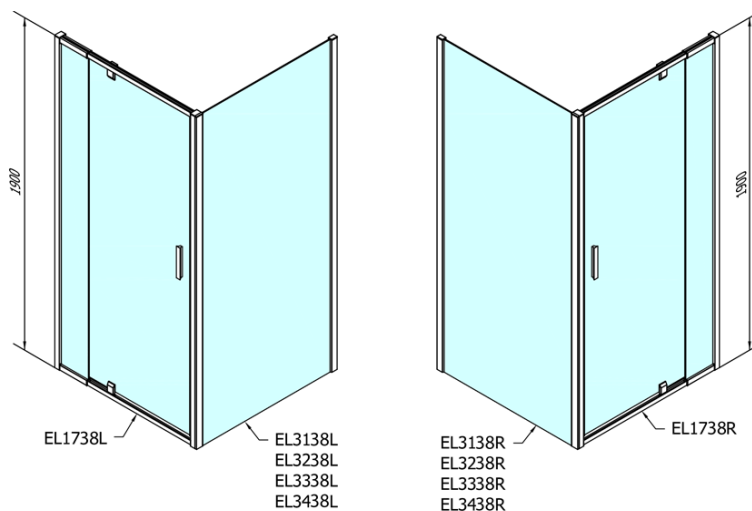

### Size

**Width:** 1000 mm  
**Height:** 1900 mm  
**Depth:** 700 mm

### Properties

**Profile colour:** Chrome - polished aluminum  
**Shape:** Rectangular shower enclosures  
**Type of opening:** Single pivot door  
**Opening direction:** Versatile  
**Opening width:** 560 mm  
**Glass colour:** BRICK glass  
**Glass thickness:** 6 mm  
**Properties:** Framed design  
**Weight / Piece:** 53.0 kg  
**Packaging:** 2 Piece  
**Warranty:** 2 years

# EASY Rectangular screen pivot doors 900-1000x700mm L/R variant, brick glass

## Technical sheet

	B
EL1738-EL3138	680-700
EL1738-EL3238	780-800
EL1738-EL3338	880-900
EL1738-EL3438	980-1000