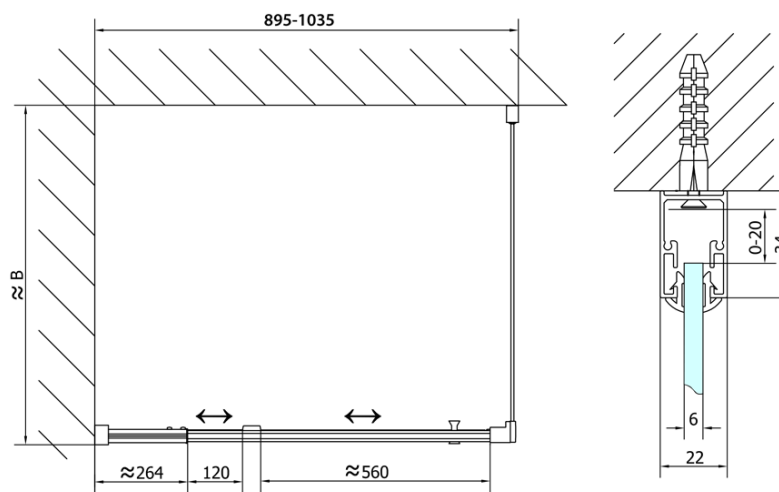

### Size

**Width:** 1000 mm  
**Height:** 1900 mm  
**Depth:** 700 mm

### Properties

**Profile colour:** Chrome - polished aluminum  
**Shape:** Rectangular shower enclosures  
**Type of opening:** Single pivot door  
**Opening direction:** Versatile  
**Opening width:** 560 mm  
**Glass colour:** BRICK glass  
**Glass thickness:** 6 mm  
**Properties:** Framed design  
**Weight / Piece:** 53.0 kg  
**Packaging:** 2 Piece  
**Warranty:** 2 years

# EASY Rectangular screen pivot doors 900-1000x700mm L/R variant, brick glass

## Technical sheet

	B
EL1738-EL3138	680-700
EL1738-EL3238	780-800
EL1738-EL3338	880-900
EL1738-EL3438	980-1000