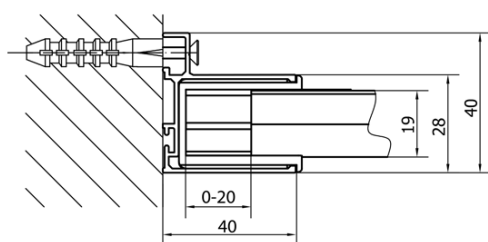

### Size

**Width:** 1000 mm  
**Height:** 1900 mm  
**Depth:** 700 mm

### Properties

**Profile colour:** Chrome - polished aluminum  
**Shape:** Rectangular shower enclosures  
**Type of opening:** Single pivot door  
**Opening direction:** Versatile  
**Opening width:** 560 mm  
**Glass colour:** BRICK glass  
**Glass thickness:** 6 mm  
**Properties:** Framed design  
**Weight / Piece:** 53.0 kg  
**Packaging:** 2 Piece  
**Warranty:** 2 years

# EASY Rectangular screen pivot doors 900-1000x700mm L/R variant, brick glass

## Technical sheet

	B
EL1738-EL3138	680-700
EL1738-EL3238	780-800
EL1738-EL3338	880-900
EL1738-EL3438	980-1000