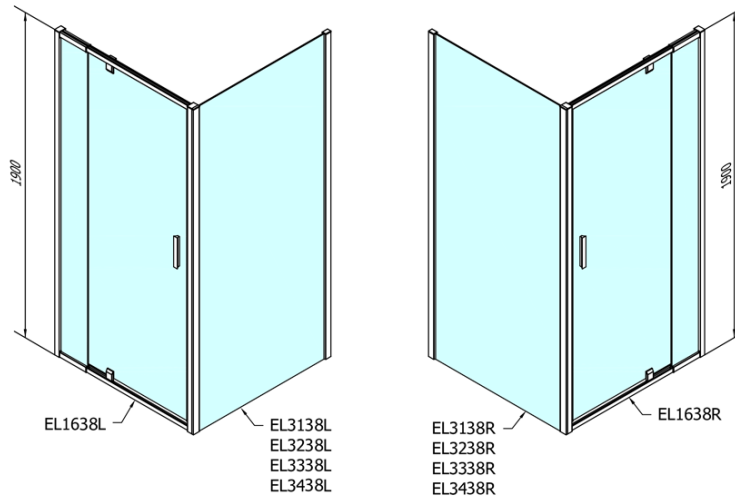

EASY Rectangular screen pivot doors 800-900x1000mm L/R variant,brick glass

Order code: EL1638EL3438

Basic information

Brand: Polysan
Series: EASY

Size

Width: 900 mm
Height: 1900 mm
Depth: 1000 mm

Properties

Profile colour: Chrome - polished aluminum
Shape: Rectangular shower enclosures
Type of opening: Single pivot door
Opening direction: Versatile
Opening width: 500 mm
Glass colour: BRICK glass
Glass thickness: 6 mm
Properties: Framed design
Weight / Piece: 59.0 kg
Packaging: 2 Piece
Warranty: 2 years

EASY Rectangular screen pivot doors 800-900x1000mm L/R variant, brick glass

Technical sheet

	B
EL1638-EL3138	680-700
EL1638-EL3238	780-800
EL1638-EL3338	880-900
EL1638-EL3438	980-1000