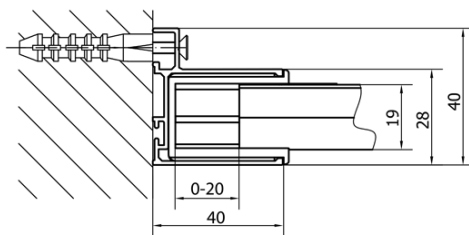

EASY Rectangular screen pivot doors 800-900x1000mm L/R variant,brick glass

Order code: EL1638EL3438

Basic information

Brand: Polysan
Series: EASY

Size

Width: 900 mm
Height: 1900 mm
Depth: 1000 mm

Properties

Profile colour: Chrome - polished aluminum
Shape: Rectangular shower enclosures
Type of opening: Single pivot door
Opening direction: Versatile
Opening width: 500 mm
Glass colour: BRICK glass
Glass thickness: 6 mm
Properties: Framed design
Weight / Piece: 59.0 kg
Packaging: 2 Piece
Warranty: 2 years

EASY Rectangular screen pivot doors 800-900x1000mm L/R variant, brick glass

Technical sheet

	B
EL1638-EL3138	680-700
EL1638-EL3238	780-800
EL1638-EL3338	880-900
EL1638-EL3438	980-1000