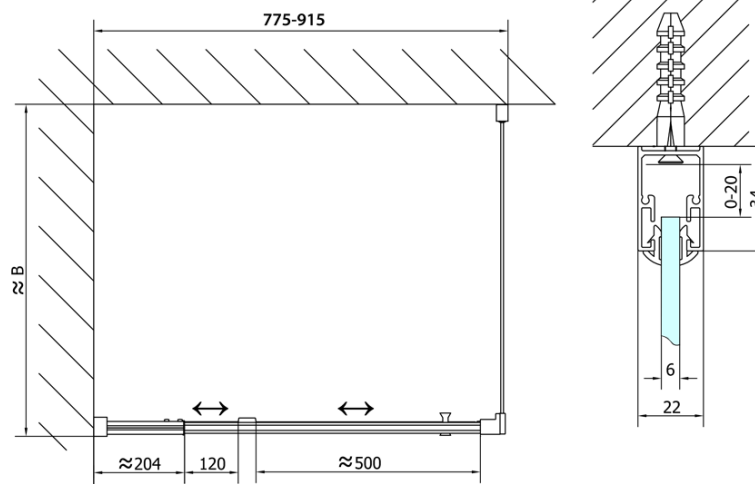

EASY Rectangular screen pivot doors 800-900x1000mm L/R variant,brick glass

Order code: EL1638EL3438

Basic information

Brand: Polysan
Series: EASY

Size

Width: 900 mm
Height: 1900 mm
Depth: 1000 mm

Properties

Profile colour: Chrome - polished aluminum
Shape: Rectangular shower enclosures
Type of opening: Single pivot door
Opening direction: Versatile
Opening width: 500 mm
Glass colour: BRICK glass
Glass thickness: 6 mm
Properties: Framed design
Weight / Piece: 59.0 kg
Packaging: 2 Piece
Warranty: 2 years

EASY Rectangular screen pivot doors 800-900x1000mm L/R variant, brick glass

Technical sheet

	B
EL1638-EL3138	680-700
EL1638-EL3238	780-800
EL1638-EL3338	880-900
EL1638-EL3438	980-1000